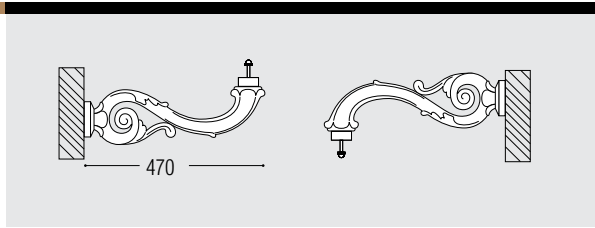

ADAM WALL BRACKET