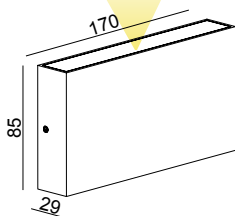

CDR020441

CDR020441 BLACK IP54, 240V, SMD LEDS, 5W

CDR020441 WHITE IP54, 240V, SMD LEDS, 5W

- DIE CASTING ALUMINIUM BODY IN POWDER COATED FINISH
- PC
- TUV APPROVED LED DRIVER
- WHITE BOX PACKAGE-PRODUCT LABEL
- **Dimension:** 28x85mmx170mm

CDR020441 BLACK