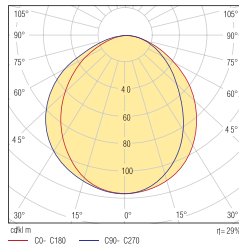

DUETT

DUETT WHITE	E-27 60W
DUETT GRAPHITE	E-27 60W
DUETT GRAPHITE	E-27 60W

IK10 **IP65**