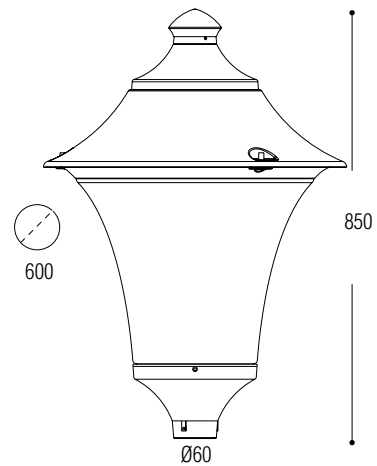

BEPPE 400

■ Dimension: 480x680mm

BEPPE 50W HIGH POWER LED

LAMP	POWER	LUMINOUS FLUX UP TO	VOLTAGE RANGE	COLOUR TEMPERATURE
E27 HIGH POWER LED  Ø118	50W	6550lm	100-240V 50/60 Hz	3000K

REMO 500

■ Dimension: 600x850mm