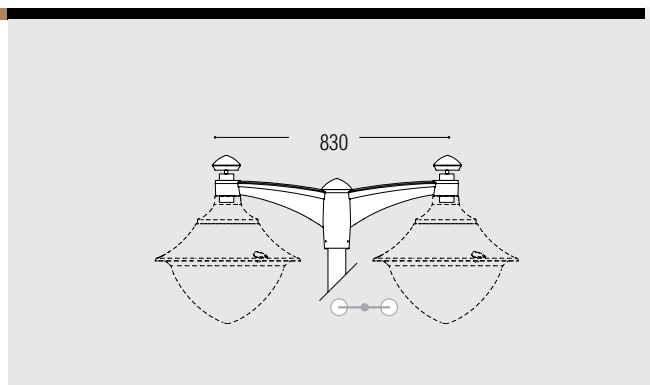

MIDIPIRAR SYSTEM 2L

Ø60

suggested diffuser:
VIVI 400