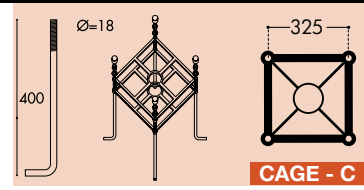

suggested diffuser:
NOEMI - TOBIA

Ø60

OFIR SYSTEM 2L

suggested diffuser:
ELIA

Ø60

EACH POST IS SUPPLIED WITH THE SUITABLE CAGE FOR FIXATION

NEBO

GIONA 4000