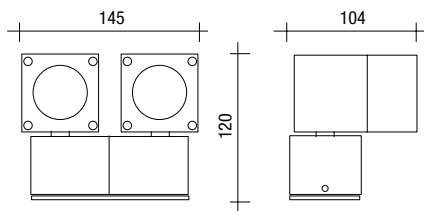

WM053

WM053 DARK GREY ANTRACITE IP54, GU10, 2xMAX 35W

WM053 WHITE IP54, GU10, 2xMAX 35W

WM053 DARK GREY ANTRACITE