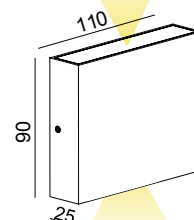

CDR020411

CDR020411 BLACK IP54, 240V, SMD LEDS, 2x3W

CDR020411 WHITE IP54, 240V, SMD LEDS, 2x3W

- DIE CASTING ALUMINIUM BODY IN POWDER COATED FINISH
- PC
- TUV APPROVED LED DRIVER
- WHITE BOX PACKAGE-PRODUCT LABEL
- **Dimension:** 25x90mmx110mm