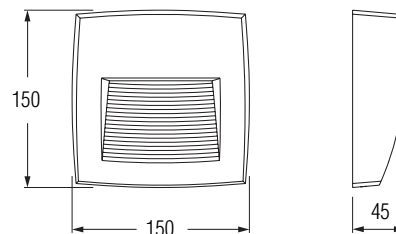

LORENZA 150

LORENZA 150 BLACK/CLEAR R7S, LED, 3,2W, CCT, IP55

LORENZA 150 WHITE/CLEAR R7S, LED, 3,2W, CCT, IP55

- Dimension: 150x150x45mm
- S ovim artiklom dolazi led žarulja

LORENZA 190

LORENZA 190 BLACK/CLEAR R7S, LED, 7,5W, CCT, IP55

LORENZA 190 WHITE/CLEAR R7S, LED, 7,5W, CCT, IP55

- Dimension: 190x150x45mm
- S ovim artiklom dolazi led žarulja