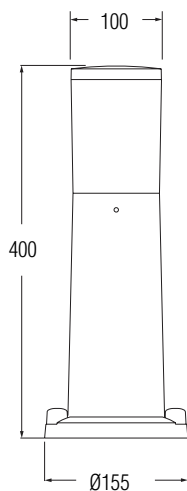

MARTA 160 2L WHITE/FROSTED GX53, LED, 7W, CCT, IP55

- **Dimension:** 192x164x145mm
- **S ovim artiklom dolazi led žarulja**

AMELIA WALL

AMELIA WALL BLACK OPAL E27, FILAMENT, LED, 8.5W, CCT/6W, 2700K, IP55

- Dimension: Ø100x250mm
- S ovim artiklom dolazi led žarulja

AMELIA 250
BLACK

AMELIA 250
GREY

AMELIA 250
WHITE

AMELIA 800

AMELIA 800 BLACK OPAL E27, FILAMENT, LED, 8.5W, CCT/6W, 2700K, IP55

AMELIA 800 GREY OPAL E27, FILAMENT, LED, 8.5W, CCT/6W, 2700K, IP55

AMELIA 800 WHITE OPAL E27, FILAMENT, LED, 8.5W, CCT/6W, 2700K, IP55

- Dimension: Ø100x800mm
- S ovim artiklom dolazi led žarulja

AMELIA 800
WHITE

AMELIA 800
BLACK

AMELIA 800
GREY

CARLO 800, 400, 250

CARLO 800 BLACK GU10, 6W, CCT, IP55