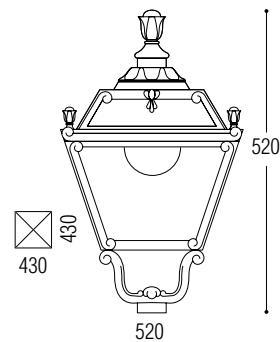

■ Dimension: 330x520mm