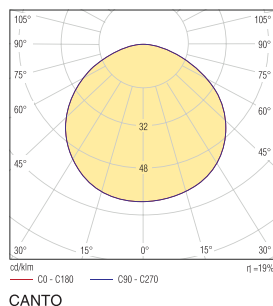

CANTO

CANTO WHITE 2x26W TC-D G24d-3 E-27 60W

CANTO GRAPHITE 2x26W TC-D G24d-3 E-27 60W

IK10 **IP65**

CANTO WHITE