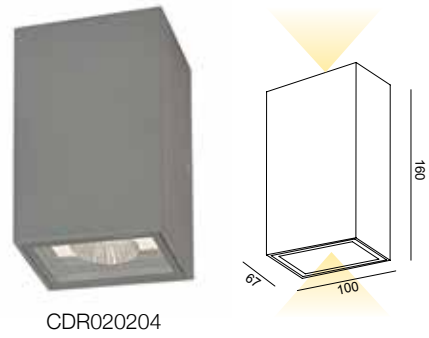

CDR020204 CDR020204S

CDR020204 ALU DARK GREY IP54, 240V, 2x6W, 3000K

CDR020204S ALU DARK GREY IP54, 240V, 6W, 3000K