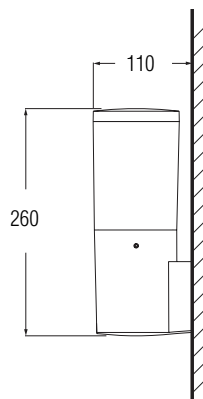

AMELIA WALL

AMELIA WALL BLACK OPAL E27, FILAMENT, LED, 8.5W, CCT/6W, 2700K, IP55

AMELIA WALL GREY OPAL E27, FILAMENT, LED, 8.5W, CCT/6W, 2700K, IP55

AMELIA WALL WHITE OPAL E27, FILAMENT, LED, 8.5W, CCT/6W, 2700K, IP55

- Dimension: 260x110mm
- S ovim artiklom dolazi led žarulja

AMELIA 250

AMELIA 250 BLACK OPAL E27, FILAMENT, LED, 8.5W, CCT/6W, 2700K, IP55

AMELIA 250 GREY OPAL E27, FILAMENT, LED, 8.5W, CCT/6W, 2700K, IP55

AMELIA 250 WHITE OPAL E27, FILAMENT, LED, 8.5W, CCT/6W, 2700K, IP55

- Dimension: Ø100x250mm
- S ovim artiklom dolazi led žarulja