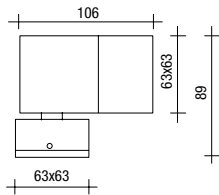

WM051

WM051 DARK GREY ANTRACITE IP54, GU10, MAX 50W

WM051 WHITE IP54, GU10, MAX 50W

WM051 DARK GREY ANTRACITE