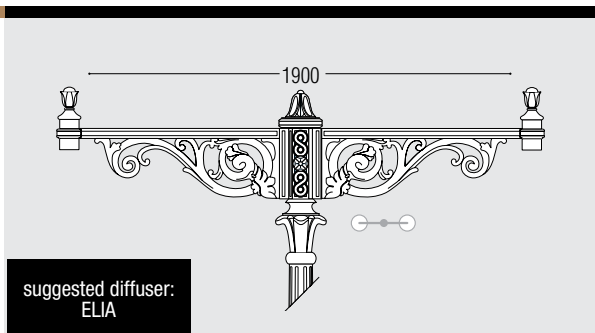

OFIR SYSTEM 2L

suggested diffuser:
ELIA