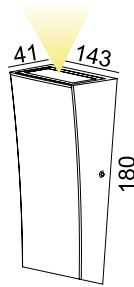

▪ **Dimension:** 140x140x50,5mm

SR2304S

CDR020021

CDR020021 BLACK IP54, 240V, COB LED, 6W

CDR020021 WHITE IP54, 240V, COB LED, 6W

- DIE CASTING ALUMINIUM BODY IN POWDER COATED FINISH
- TEMPERED FROSTED GLASS
- TUV APPROVED LED DRIVER, TRI-CCT OF 3000K, 4000K AND 5000K
- WHITE BOX PACKAGE-PRODUCT LABEL
- **Dimension:** 41x143mmx180mm