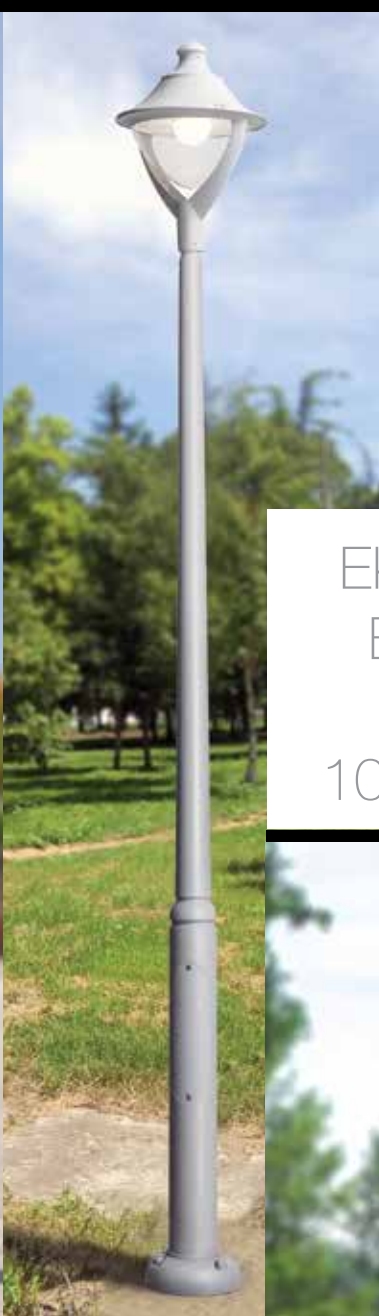

EKTOR/BEPPE 400
50W 3000K BLACK/GREY

EKTOR/BEPPE 500
60W 3000K