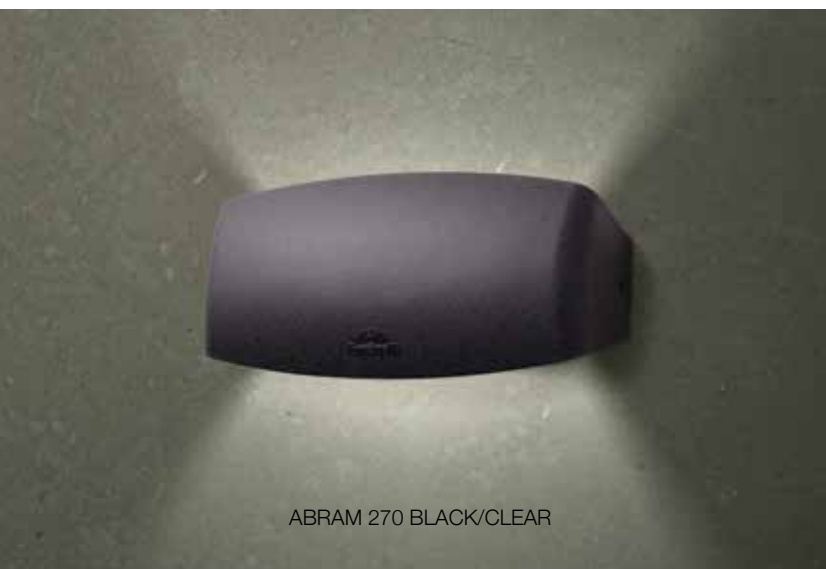

ABRAM 190 BLACK

ABRAM 270 BLACK/CLEAR

ABRAM 270 WHITE/CLEAR

ABRAM 270

ABRAM 270 BLACK/CLEAR R7S LED 10,5 CCT, IP55

ABRAM 270 WHITE/CLEAR R7S LED 10,5 CCT, IP55

- **Dimension:** 265x120x60mm
- **S ovim artiklom dolazi led žarulja**