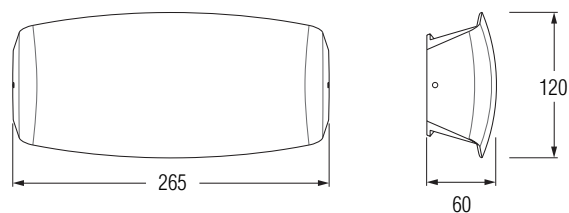

ABRAM 190 BLACK

ABRAM 270 BLACK/CLEAR

ABRAM 270 WHITE/CLEAR

ABRAM 270

ABRAM 270 BLACK/CLEAR R7S LED 10,5 CCT, IP55

ABRAM 270 WHITE/CLEAR R7S LED 10,5 CCT, IP55

- **Dimension:** 265x120x60mm
- **S ovim artiklom dolazi led žarulja**