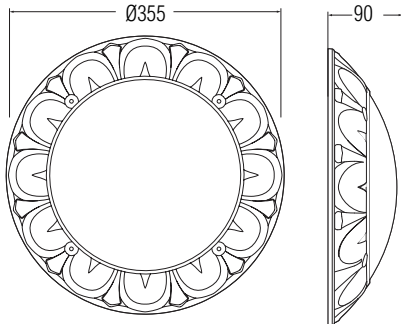

RITA

RITA ANT. GREEN/OPAL E-27, IP66

RITA ANT. BRONZE/OPAL E-27, IP66

▪ **Dimension:** Ø355x90mm

RITA ANT. BRONZE/OPAL