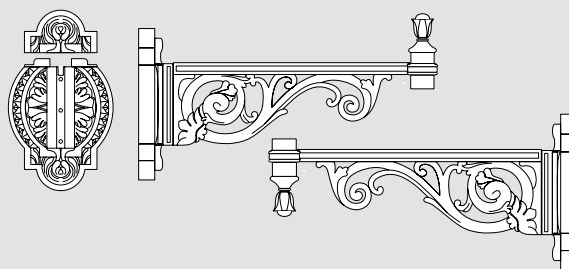

WALL BRACKET

ARON