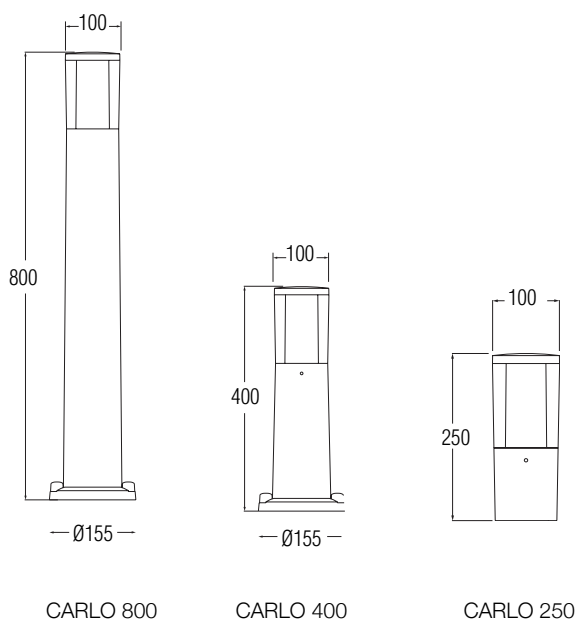

CARLO 800, 400, 250

CARLO 800 BLACK GU10, 6W, CCT, IP55

CARLO 400 BLACK GU10, 6W, CCT, IP55

CARLO 250 BLACK GU10, 6W, CCT, IP55

- S ovim artiklom dolazi led žarulja