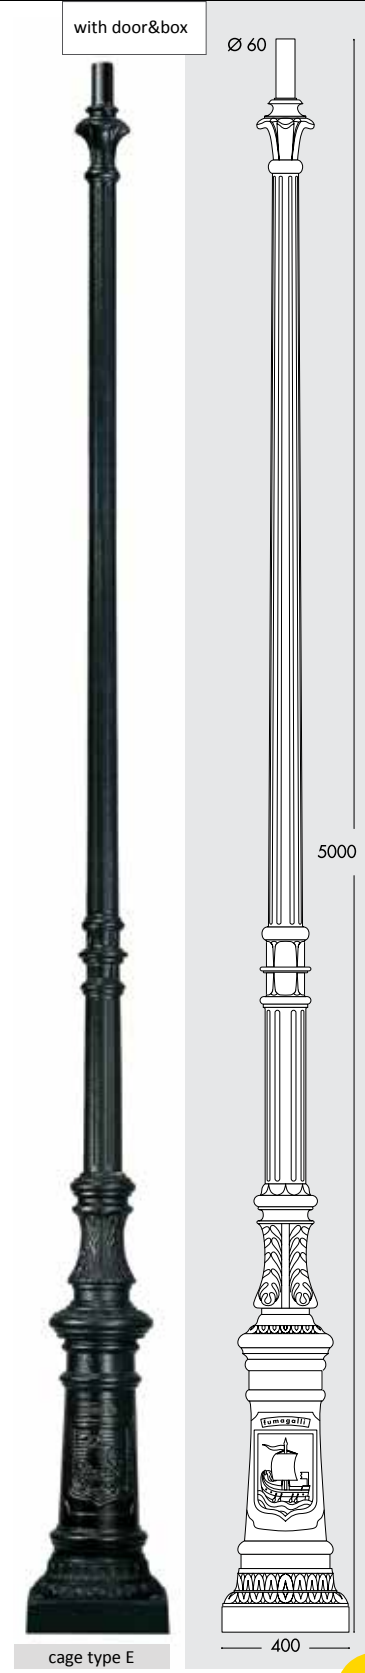

NEBO

GIONA 4000

GIONA 5000