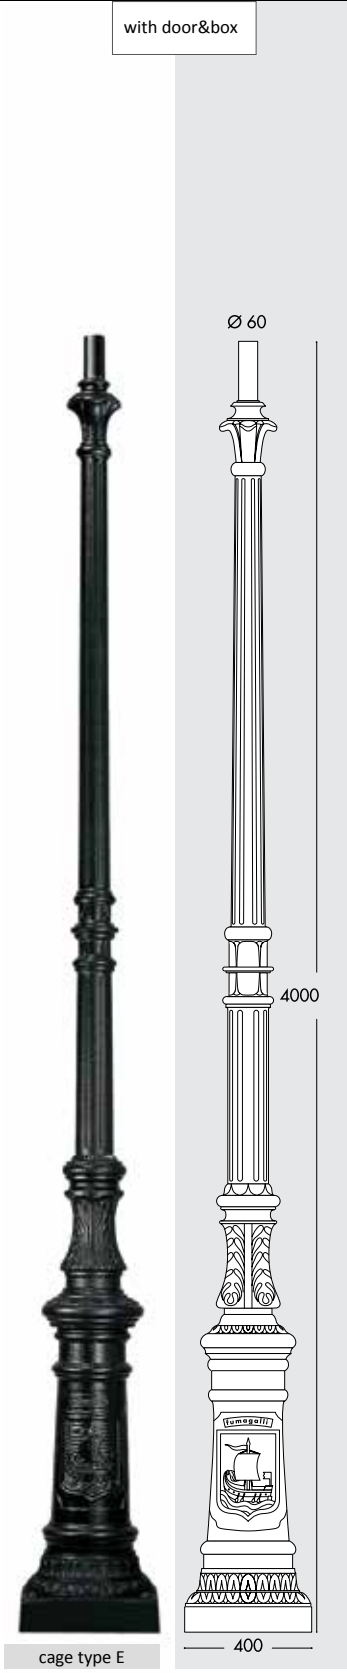

NEBO

GIONA 4000

GIONA 5000