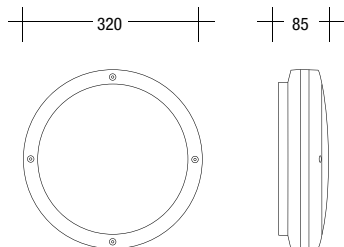

DISCOS

DISCOS WHITE 2x26W TC-D G24d-3 E-27 60W

DISCOS GRAPHITE E-27 60W

IP65 **IK10**

DISCOS WHITE