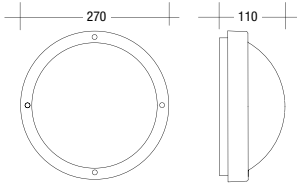

PRIMO

PRIMO WHITE	26W TC-D G24d-3	E-27 60W
PRIMO GRAPHITE	26W TC-D G24d-3	E-27 60W
PRIMO BLACK	26W TC-D G24d-3	

IK10 **IP65**

PRIMO WHITE