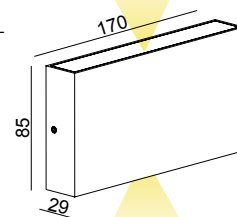

CDR020431

CDR020431 BLACK IP54, 240V, SMD LEDS, 2x5W

CDR020431 WHITE IP54, 240V, SMD LEDS, 2x5W

- DIE CASTING ALUMINIUM BODY IN POWDER COATED FINISH
- PC
- TUV APPROVED LED DRIVER
- WHITE BOX PACKAGE-PRODUCT LABEL
- **Dimension:** 28x85mmx170mm

CDR020431 BLACK