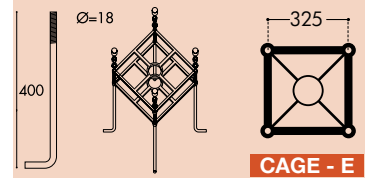

EACH POST IS SUPPLIED WITH THE SUITABLE CAGE FOR FIXATION