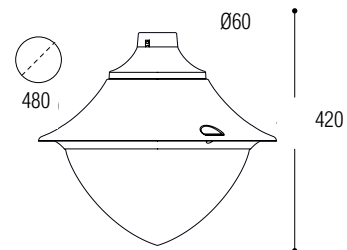

VIVI 50W HIGH POWER LED

LAMP	POWER	LUMINOUS FLUX UP TO	VOLTAGE RANGE	COLOUR TEMPERATURE
E27 HIGH POWER LED Ø118	50W	6550lm	100-240V 50/60 Hz	3000K