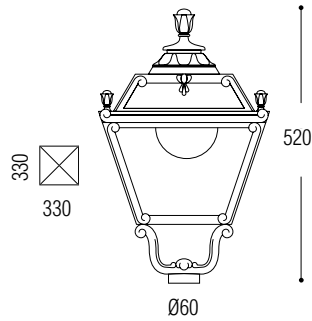

■ Dimension: 350x530mm

NOEMI 50W HIGH POWER LED

LAMP	POWER	LUMINOUS FLUX UP TO	VOLTAGE RANGE	COLOUR TEMPERATURE
E27 HIGH POWER LED 	50W	6550lm	100-240V 50/60 Hz	3000K

TOBIA

■ Dimension: 330x520mm

TOBIA 50W HIGH POWER LED