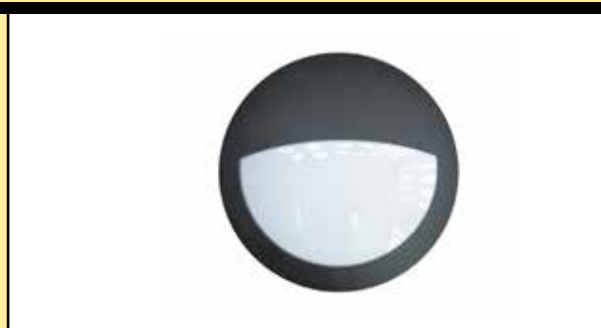

PK-300TA

PK-300TA MATT WHITE IP66, 12W, AC220/240V, 900lm, 4000K

PK-300TA MATT ANTR. GREY IP66, 12W, AC220/240V, 900lm, 4000K

- **Dimension:** Ø300x100mm