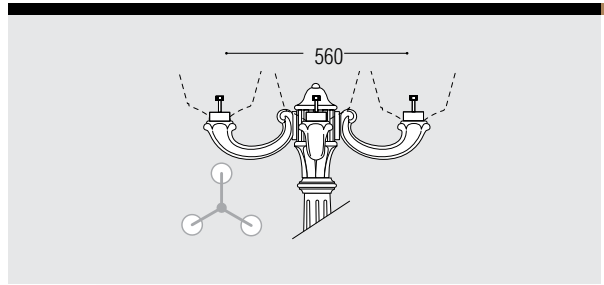

OFIR SYSTEM 3L