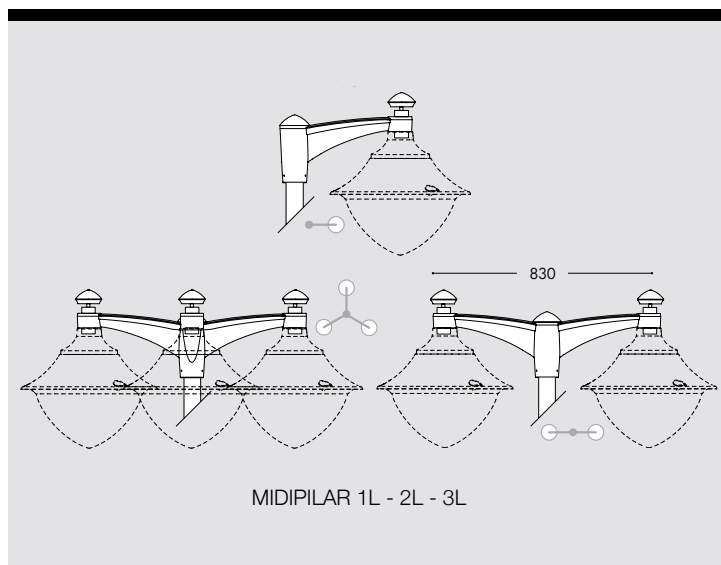

DIFFUSER

VIVI 400

MOGUĆE KOMBINACIJE:

EKTOR/BEPPE 400	POLE 3000
EKTOR/BEPPE 400	POLE 4000
EKTOR/BEPPE 500	POLE 4000
EKTOR/BEPPE 500	POLE 5000
EKTOR/REMO 400	POLE 3000
EKTOR/REMO 400	POLE 4000
EKTOR/REMO 500	POLE 4000
EKTOR/REMO 500	POLE 5000
WALL MIDIPILAR/VIVI 400	
EKTOR/MIDIOILAR 1L VIVI 400	POLE 3000
EKTOR/MIDIOILAR 2L VIVI 400	POLE 3000
EKTOR/MIDIOILAR 1L VIVI 400	POLE 4000
EKTOR/MIDIOILAR 2L VIVI 400	POLE 4000
EKTOR/GIORGIO GREY 4XGX53 40W CCT	POLE 2500
EKTOR/GIORGIO BLACK 4XGX53 40W CCT	POLE 2500
EKTOR/BEPPE 400 GREY 4XGX53 50W 3000K	POLE 2500
EKTOR/BEPPE 400 BLACK 4XGX53 50W 3000K	POLE 2500

POST TOP SYSTEM