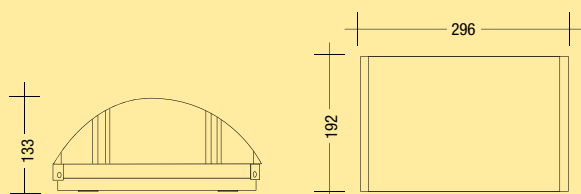

BALLAD

BALLAD WHITE E-27 60W

BALLAD SILVER E-27 60W

BALLAD GRAPHITE E-27 60W

IP64 IK10