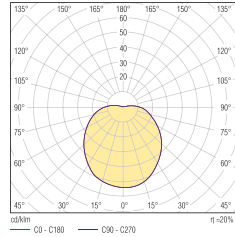

PRIMO

PRIMO WHITE	26W TC-D G24d-3	E-27 60W
PRIMO GRAPHITE	26W TC-D G24d-3	E-27 60W
PRIMO BLACK	26W TC-D G24d-3	

IK10 **IP65**

PRIMO WHITE