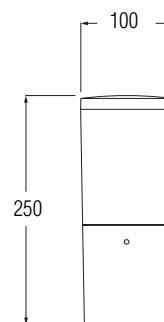

MARTA 160 2L WHITE/FROSTED GX53, LED, 7W, CCT, IP55

- **Dimension:** 192x164x145mm
- **S ovim artiklom dolazi led žarulja**

AMELIA WALL

AMELIA WALL BLACK OPAL E27, FILAMENT, LED, 8.5W, CCT/6W, 2700K, IP55

- Dimension: Ø100x250mm
- S ovim artiklom dolazi led žarulja

AMELIA 250
BLACK

AMELIA 250
GREY

AMELIA 250
WHITE

AMELIA 800

AMELIA 800 BLACK OPAL E27, FILAMENT, LED, 8.5W, CCT/6W, 2700K, IP55

AMELIA 800 GREY OPAL E27, FILAMENT, LED, 8.5W, CCT/6W, 2700K, IP55