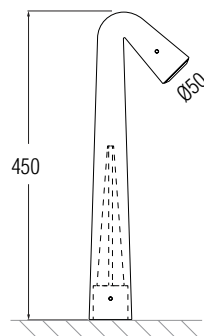

STEVEN

STEVEN BLACK FROSTED G9, LED, 1.7W, 3000K, IP67

STEVEN GREY FROSTED G9, LED, 1.7W, 3000K, IP67

STEVEN WHITE FROSTED G9, LED, 1.7W, 3000K, IP67

- S ovim artiklom dolazi led žarulja

STEVEN BLACK

STEVEN GREY

STEVEN WHITE