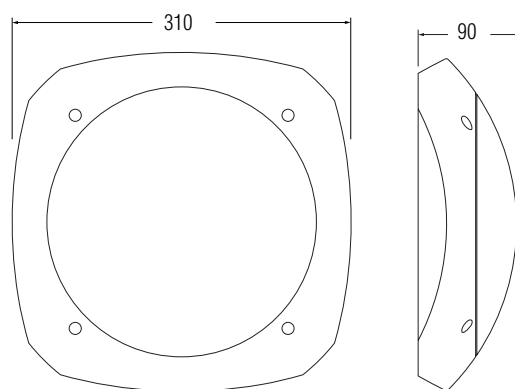

BERTINA WHITE/OPAL

BERTINA GREY/OPAL

BERTINA BLACK/OPAL

STUCCHI

STUCCHI	BLACK/OPAL	E-27, IP66
STUCCHI	GREY/OPAL	E-27, IP66
STUCCHI	WHITE/OPAL	E-27, IP66

▪ **Dimension:** 310x310x90mm

STUCCHI BLACK/OPAL

STUCCHI GREY/OPAL