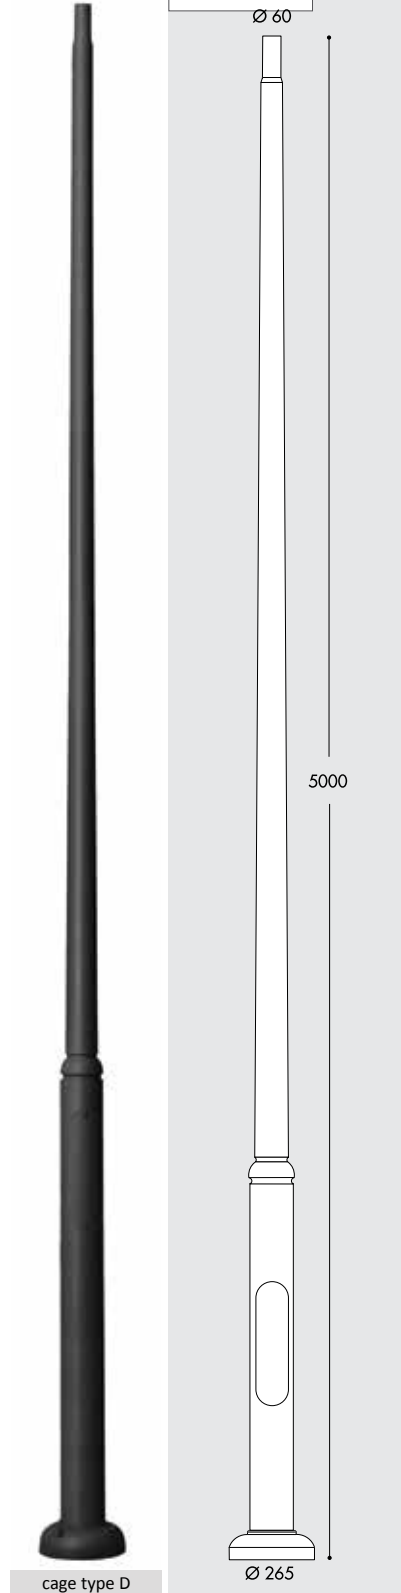

with door&box