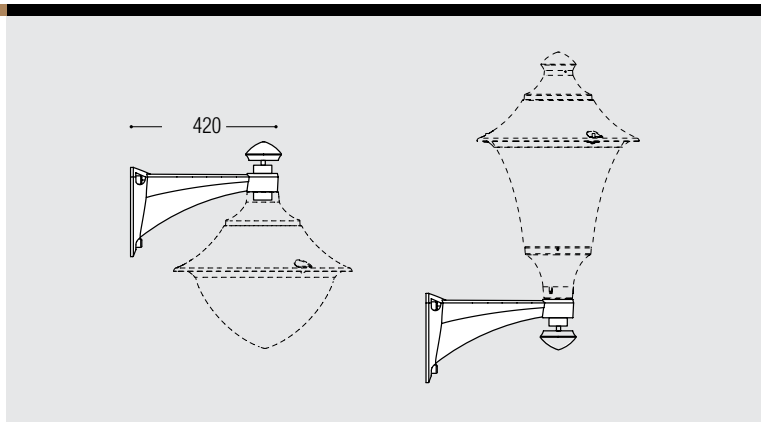

MIDIPIRAR WALL BRACKET

suggested diffuser:
VIVI 400