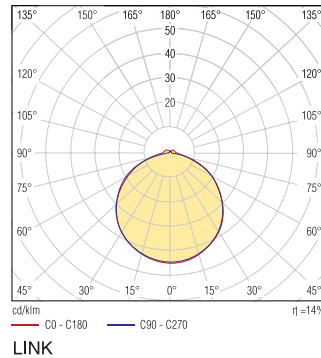

LINK

LINK WHITE 2x26W TC-D G24d-3 E-27 60W

LINK GRAPHITE 2x26W TC-D G24d-3 E-27 60W

IP65 IK10

Design: Hallvard Jakobsen

SIDEWALK

SIDEWALK WHITE 2x26W TC-D G24d-3 E-27 60W

SIDEWALK GRAPHITE E-27 60W

IP65 IK10