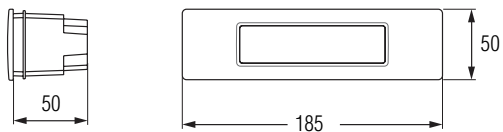

NINA 190

NINA 190 BLACK OPAL R7S, LED, 7.5W, CCT/8.5, 2700K, IP55

NINA 190 GREY OPAL R7S, LED, 7.5W, CCT/8.5, 2700K, IP55

NINA 190 WHITE OPAL R7S, LED, 7.5W, CCT/8.5, 2700K, IP55

- **Dimension:** 185x50x50mm
- **S ovim artiklom dolazi led žarulja i kutija za ugradnju**