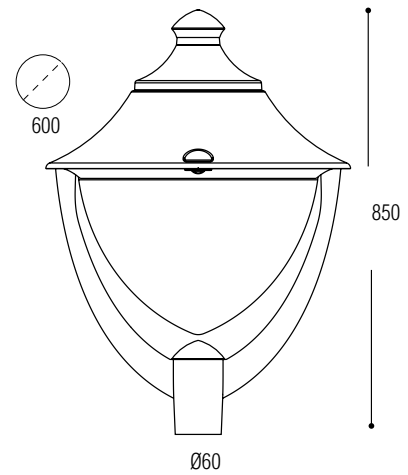

▪ **Dimension:** 600x850mm

BEPPE 60W HIGH POWER LED

LAMP	POWER	LUMINOUS FLUX UP TO	VOLTAGE RANGE	COLOUR TEMPERATURE
E27 HIGH POWER LED Ø118	60W	7600lm	100-240V 50/60 Hz	3000K