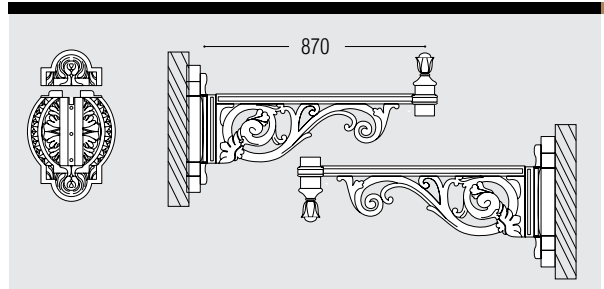

ADAM WALL BRACKET