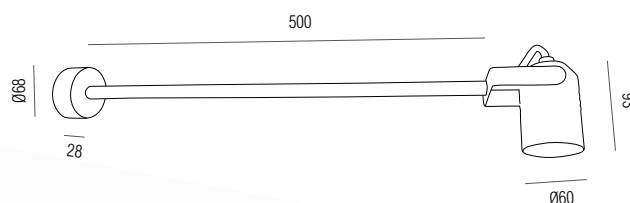

CDR020451

CDR020451 ANTRACITE GREY IP65, 240V, GU10, MAX 35W

▪ 500mm long aluminium tube

CDR020451