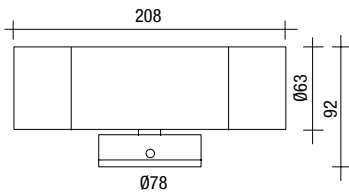

WM043

WM043 DARK GREY ANTRACITE IP54, GU10, 2xMAX 35W

WM043 MATT WHITE WHITE IP54, GU10, 2xMAX 35W

WM043 DARK GREY ANTRACITE