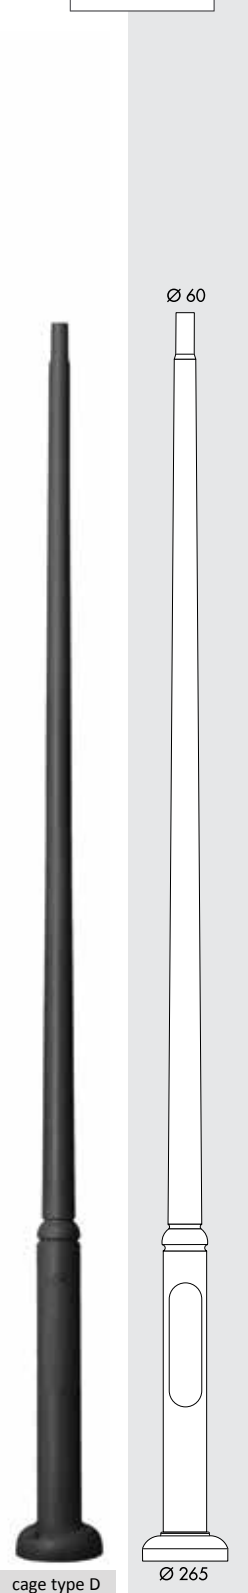

with door&box