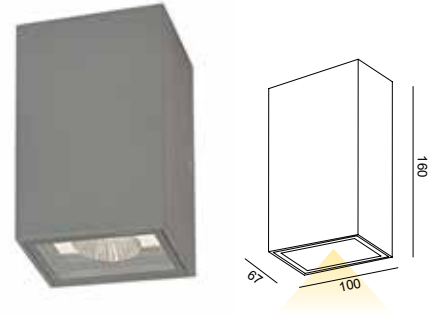

CDR020204

CDR020204S

WM051

WM051 DARK GREY ANTRACITE IP54, GU10, MAX 50W

WM051 WHITE IP54, GU10, MAX 50W