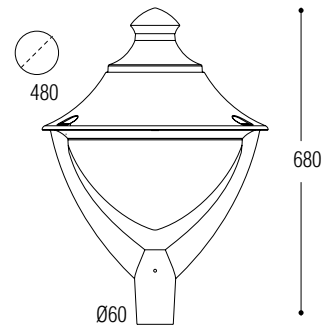

LAMP INCLUDED
HIGH POWER
LED E27

■ Dimension: 480x715mm

E A T G

REMO 400 HIGH POWER LED

LAMP	POWER	LUMINOUS FLUX UP TO	VOLTAGE RANGE	COLOUR TEMPERATURE
E27 HIGH POWER LED  Ø118	50W	6550lm	100-240V 50/60 Hz	3000K

BEPPE 400

■ Dimension: 480x680mm

BEPPE 50W HIGH POWER LED

LAMP	POWER	LUMINOUS FLUX UP TO	VOLTAGE RANGE	COLOUR TEMPERATURE
E27 HIGH POWER LED  Ø118	50W	6550lm	100-240V 50/60 Hz	3000K

REMO 500

■ Dimension: 600x850mm