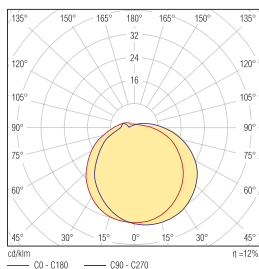

TARDO

TARDO WHITE 26W TC-D G24d-3 E-27 60W

TARDO GRAPHITE E-27 60W

IK10 **IP65**

TARDO WHITE