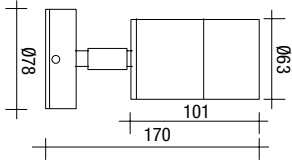

WM042

WM042 DARK GREY ANTRACITE IP54, GU10, MAX 50W

WM042 MATT WHITE WHITE IP54, GU10, MAX 50W

WM042 DARK GREY ANTRACITE