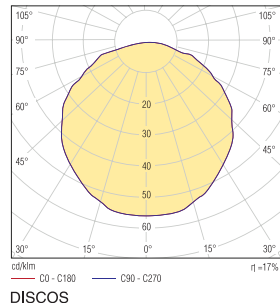

DISCOS

DISCOS WHITE 2x26W TC-D G24d-3 E-27 60W

DISCOS GRAPHITE E-27 60W

IP65 **IK10**

DISCOS WHITE