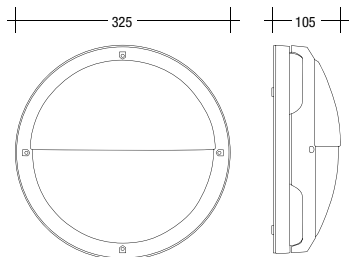

TARDO

TARDO WHITE 26W TC-D G24d-3 E-27 60W

TARDO GRAPHITE E-27 60W

IK10 **IP65**

TARDO WHITE