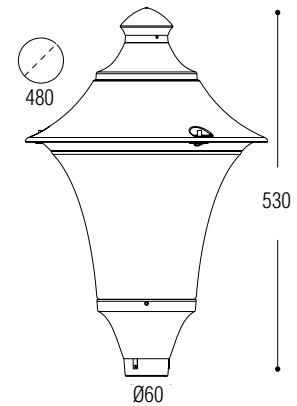

LAMP INCLUDED
HIGH POWER
LED E27

■ Dimension: 480x715mm

E A T G

REMO 400 HIGH POWER LED

LAMP	POWER	LUMINOUS FLUX UP TO	VOLTAGE RANGE	COLOUR TEMPERATURE
E27 HIGH POWER LED  Ø118	50W	6550lm	100-240V 50/60 Hz	3000K