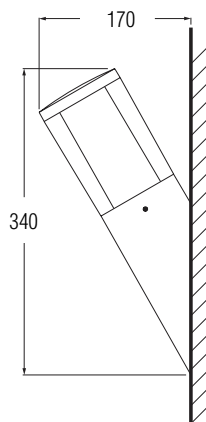

AMELIA 800 WHITE OPAL E27, FILAMENT, LED, 8.5W, CCT/6W, 2700K, IP55

- Dimension: Ø100x800mm
- S ovim artiklom dolazi led žarulja

AMELIA 800
WHITE

AMELIA 800
BLACK

AMELIA 800
GREY

CARLO 800, 400, 250

CARLO 800 BLACK GU10, 6W, CCT, IP55

- Dimension: 340x170mm
- S ovim artiklom dolazi led žarulja

ESTER 500, 800

ESTER 500 BLACK CLEAR GX53 LED 10W CCT, IP55

ESTER 800 BLACK CLEAR GX53 LED 10W CCT, IP55

- S ovim artiklom dolazi led žarulja

ESTER 500