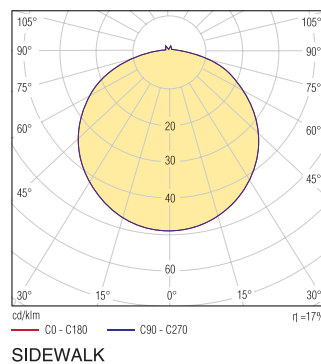

SIDEWALK GRAPHITE

P2582-2

P2582-2 WHITE E27, 2*18W, IP54

P2582-2 DARK GREY E27, 2*18W, IP54

▪ **Dimension:** Ø300x91mm

P2582-2 WHITE

P2582-2 DARK GREY

SR26001