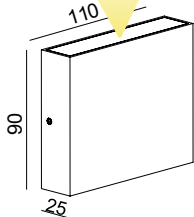

CDR020421

CDR020421 BLACK IP54, 240V, SMD LEDS, 3W

CDR020421 WHITE IP54, 240V, SMD LEDS, 3W

- DIE CASTING ALUMINIUM BODY IN POWDER COATED FINISH
- PC
- TUV APPROVED LED DRIVER
- WHITE BOX PACKAGE-PRODUCT LABEL
- **Dimension:** 25x90mmx110mm

CDR020421 BLACK