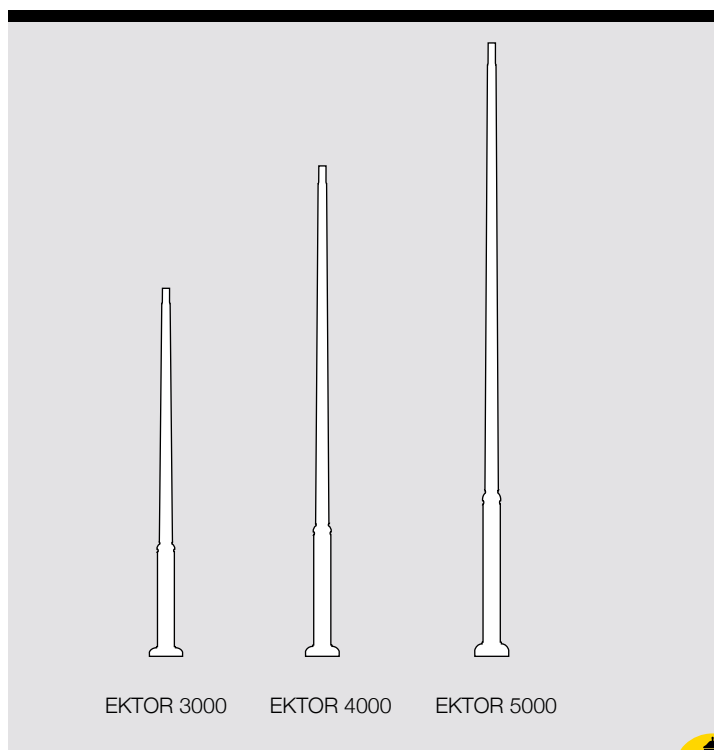

POST

EKTOR 3000

EKTOR 4000

EKTOR 5000