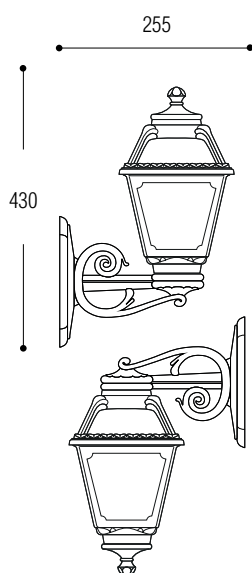

BISSO/MARY

BISSO/MARY BLACK/CLEAR E-27, IP55

BISSO/MARY WHITE/CLEAR E-27, IP55

- **Dimension:** 255x430mm

BISSO/MARY BLACK/CLEAR

BISSO/MARY WHITE/CLEAR

SICHEM/MARY

SICHEM/MARY BLACK/CLEAR E-27, IP55