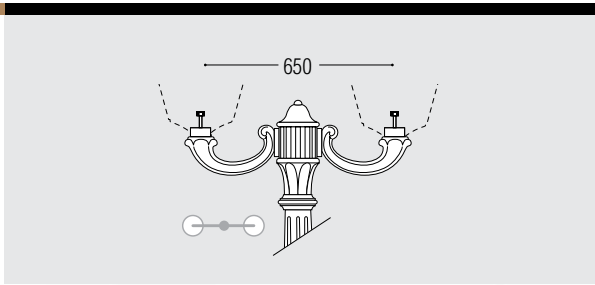

OFIR SYSTEM 2L