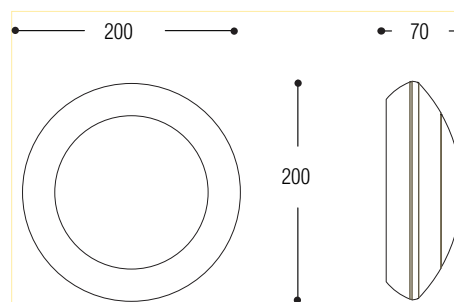

BERTINA

BERTINA	WHITE/OPAL	GX53, LED, 10W, CCT, IP66
BERTINA	GREY/OPAL	GX53, LED, 10W, CCT, IP66
BERTINA	BLACK/OPAL	GX53, LED, 10W, CCT, IP66

- **Dimension:** Ø200x70mm
- **S ovim artiklom dolazi led žarulja**