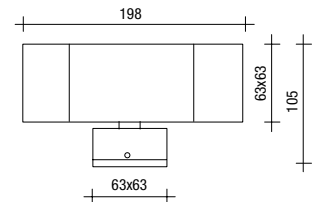

WM052

WM052 DARK GREY ANTRACITE IP54, GU10, 2xMAX 35W

WM052 WHITE IP54, GU10, 2xMAX 35W

WM052 DARK GREY ANTRACITE