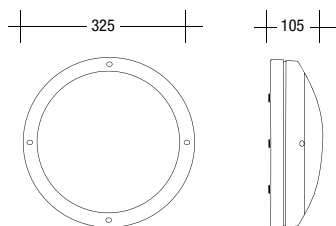

CANTO

CANTO WHITE 2x26W TC-D G24d-3 E-27 60W

CANTO GRAPHITE 2x26W TC-D G24d-3 E-27 60W

IK10 **IP65**

CANTO WHITE