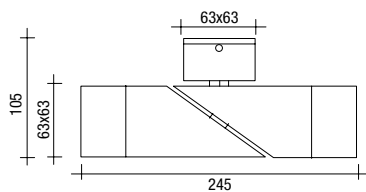

WM055

WM055 DARK GREY ANTRACITE IP54, GU10, 2xMAX 35W

WM055 WHITE IP54, GU10, 2xMAX 35W