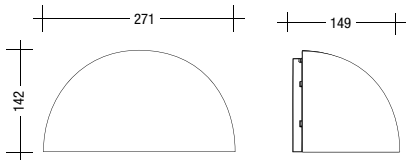

DUETT

DUETT WHITE	E-27 60W
DUETT GRAPHITE	E-27 60W
DUETT GRAPHITE	E-27 60W

IK10 **IP65**