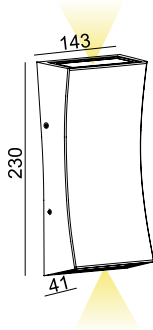

CDR020022

CDR020022 BLACK IP54, 240V, COB LED, 2x6W

CDR020022 WHITE IP54, 240V, COB LED, 2x6W

- DIE CASTING ALUMINIUM BODY IN POWDER COATED FINISH
- TEMPERED FROSTED GLASS
- TUV APPROVED LED DRIVER, TRI-CCT OF 3000K, 4000K AND 5000K
- WHITE BOX PACKAGE-PRODUCT LABEL
- **Dimension:** 41x143mmx230mm