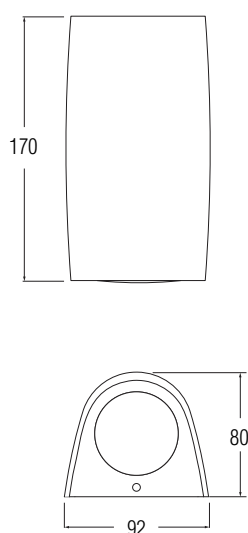

MARTA 90

MARTA 90 1L BLACK/FROSTED GU10, LED, 3,5W, CCT, IP55

MARTA 90 1L WHITE/FROSTED GU10, LED, 3,5W, CCT, IP55

MARTA 90 2L BLACK/FROSTED GU10, LED, 7W, CCT, IP55

MARTA 90 2L WHITE/FROSTED GU10, LED, 7W, CCT, IP55

- **Dimension:** 170x92x80mm
- **S ovim artiklom dolazi led žarulja**