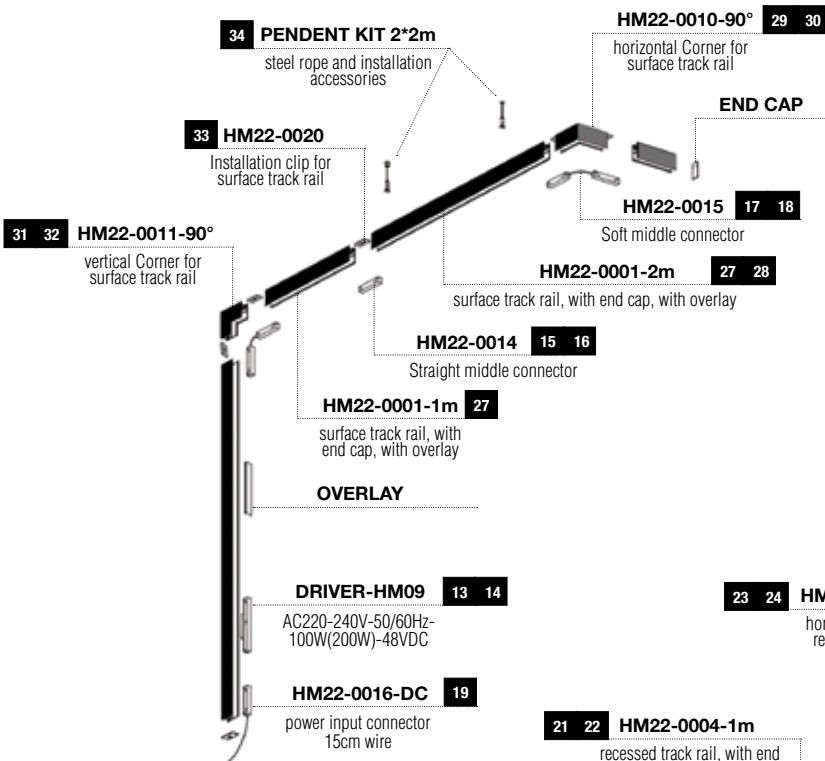

HM22-0001 SHEMATSKI PRIKAZ