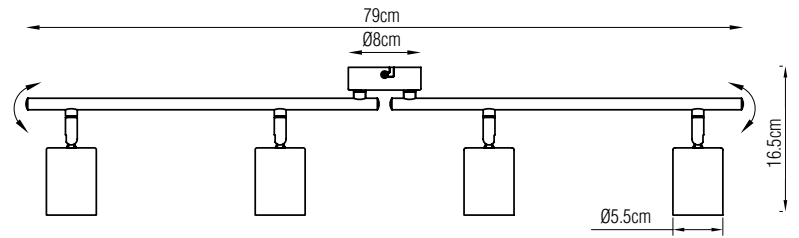

▪ **Dimension:**

SL ROTO 3

SL ROTO 1

SL ROTO 4

SL ROTO 2

SL ROTO 3R

SL WOOD/ROTO

SL WOOD/ROTO 1	METAL IN BLACK, WOOD DECORATION ON BASE, 1-GU10, MAX 35W	SIZE: 9*13cm
SL WOOD/ROTO 2	METAL IN BLACK, WOOD DECORATION ON BASE, 2-GU10, MAX 35W	SIZE: 21*9*11cm
SL WOOD/ROTO 3	METAL IN BLACK, WOOD DECORATION ON BASE, 3-GU10, MAX 35W	SIZE: D25*14cm
SL WOOD/ROTO 4	METAL IN BLACK, WOOD DECORATION ON BASE, 4-GU10, MAX 35W	SIZE: 49*9*11cm