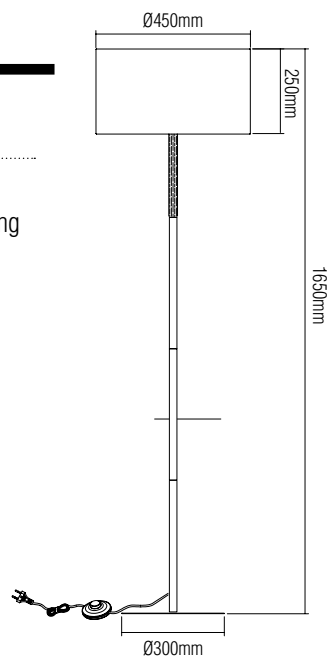

▪ **Dimension:**