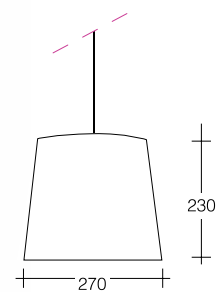

PD310-1

PD310-1 2222 2222 OUTSIDE, SILVER INSIDE E27, 60W

PD310-1 2275 2275 OUTSIDE, GOLD INSIDE E27, 60W

PD310-1 2272 2272 OUTSIDE, 7558C INSIDE E27, 60W

PD310-1 2273 2273 OUTSIDE, 2295 INSIDE E27, 60W

▪ **Dimension:**