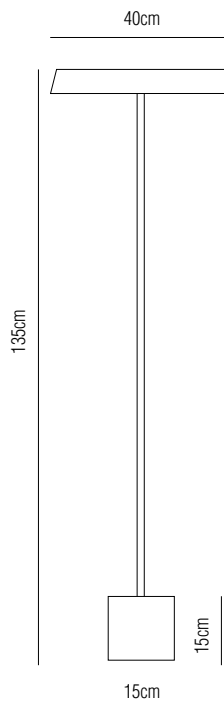

FL602

FL602 MATT BLACK LED 32W, Lm 2500

FL602 PLATED GOLD LED 32W, Lm 2500

FL602 MATT WHITE LED 32W, Lm 2500

Dimension:

FL602 MATT BLACK