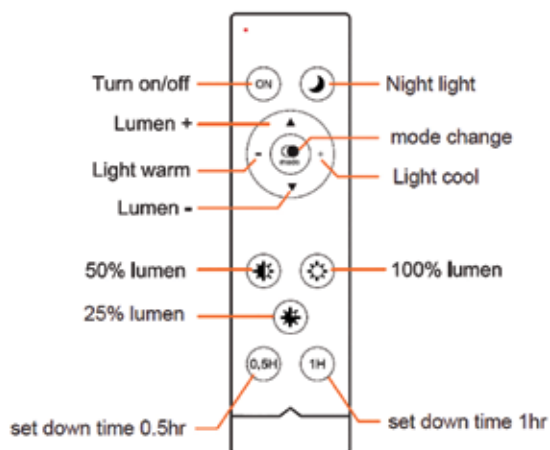

REMOTE CONTROL INSTRUCTION