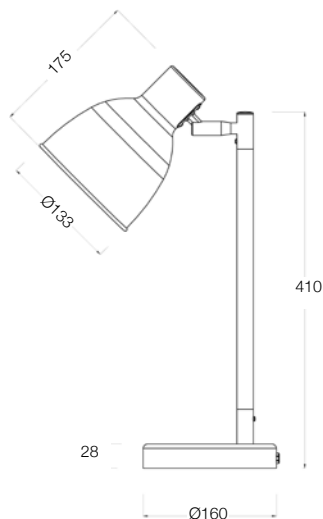

HD1707

HD1707   MATT BLACK+WOOD   **E27 MAX 11W**

HD1707   MATT WHITE+WOOD   **E27 MAX 11W**

HD1746

HD1746   MATT BLACK+WOOD   **E27 MAX 11W**

HD1746   MATT WHITE+WOOD   **E27 MAX 11W**