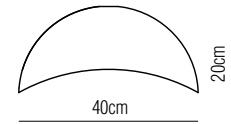

CL610-300/400/500

▪ **Dimension:**

CL610-400

CL610-300	CEILING LAMP, MATT BLACK OUTSIDE, GOLD INSIDE	E-27, 60W
CL610-300	CEILING LAMP, MATT WHITE OUTSIDE, GOLD INSIDE	E-27, 60W
CL610-300	CEILING LAMP, GOLD OUTSIDE, GOLD INSIDE	E-27, 60W
CL610-400	CEILING LAMP, MATT BLACK OUTSIDE, GOLD INSIDE	E-27, 60W
CL610-400	CEILING LAMP, MATT WHITE OUTSIDE, GOLD INSIDE	E-27, 60W
CL610-400	CEILING LAMP, GOLD OUTSIDE, GOLD INSIDE	E-27, 60W
CL610-500	CEILING LAMP, MATT BLACK OUTSIDE, GOLD INSIDE	E-27, 60W
CL610-500	CEILING LAMP, MATT WHITE OUTSIDE, GOLD INSIDE	E-27, 60W
CL610-500	CEILING LAMP, GOLD OUTSIDE, GOLD INSIDE	E-27, 60W