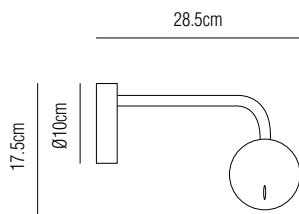

WL713

FL713	MATT BLACK	LED 2.5W, Lm 110	
FL713	PLATED GOLD	LED 2.5W, Lm 110	
FL713	MATT WHITE	LED 2.5W, Lm 110	

▪ **Dimension:**

FL713 MATT BLACK