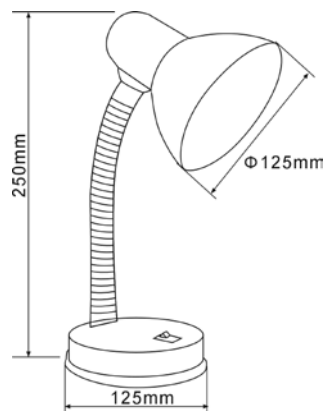

HD2028

HD1625	MATT BLACK	E27 MAX 11W
HD1625	MATT WHITE	E27 MAX 11W
HD1625	BLUE	E27 MAX 11W
HD1625	PINK	E27 MAX 11W

HD2028 BLACK