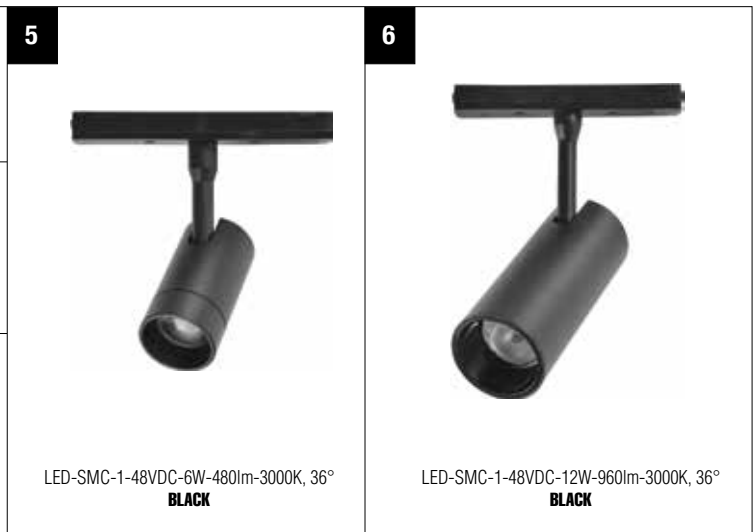

26	LED TRACK-TLJ08030-AC220-240V-30W-3000K-2700lm-36°	BLACK	Ø80x180mm	
	LED TRACK-TLJ08030-AC220-240V-30W-4000K-2700lm-36°	BLACK	Ø80x180mm	
27	LED TRACK-TLJ08030-AC220-240V-30W-3000K-2700lm-36°	WHITE	Ø80x180mm	
	LED TRACK-TLJ08030-AC220-240V-30W-4000K-2700lm-36°	WHITE	Ø80x180mm	
28	LENS FOR TLJ TRACK LIGHT 15°			
29	LENS FOR TLJ TRACK LIGHT 24°			

EU 3F SHEMATSKI PRIKAZ

MAGNETIC MINI SLIM

1	LED-SMA-2-48VDC-6W-420lm-3000K	280mm	BLACK	
2	LED-SMA-2-48VDC-12W-840lm-3000K	500mm	BLACK	
3	LED-SMB-1-48VDC-10W-800lm-3000K	400mm	BLACK	
4	LED-SMB-1-48VDC-20W-1600lm-3000K	650mm	BLACK	
5	LED-SMC-1-48VDC-6W-480lm-3000K, 36°	Ø35x100mm	BLACK	
6	LED-SMC-1-48VDC-12W-960lm-3000K, 36°	Ø45x120mm	BLACK	
7	LED-SMEB-1-48VDC-7W-560lm-3000K, 24°, 1m	Ø35x200mm, cable 1m	BLACK	