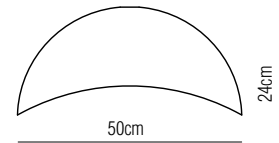

CL610-500

CL610-300	CEILING LAMP, MATT BLACK OUTSIDE, GOLD INSIDE	E-27, 60W
CL610-300	CEILING LAMP, MATT WHITE OUTSIDE, GOLD INSIDE	E-27, 60W
CL610-300	CEILING LAMP, GOLD OUTSIDE, GOLD INSIDE	E-27, 60W
CL610-400	CEILING LAMP, MATT BLACK OUTSIDE, GOLD INSIDE	E-27, 60W
CL610-400	CEILING LAMP, MATT WHITE OUTSIDE, GOLD INSIDE	E-27, 60W
CL610-400	CEILING LAMP, GOLD OUTSIDE, GOLD INSIDE	E-27, 60W
CL610-500	CEILING LAMP, MATT BLACK OUTSIDE, GOLD INSIDE	E-27, 60W
CL610-500	CEILING LAMP, MATT WHITE OUTSIDE, GOLD INSIDE	E-27, 60W
CL610-500	CEILING LAMP, GOLD OUTSIDE, GOLD INSIDE	E-27, 60W