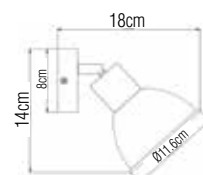

SL ANTIQ 1/2/3

SL ANTIQ 1 BLACK IP20 1 x MAX 40W E14 230V

SL ANTIQ 2 BLACK IP20 2 x MAX 40W E14 230V

SL ANTIQ 3 BLACK IP20 3 x MAX 40W E14 230V

▪ **Dimension:**

SL ANTIQ 3