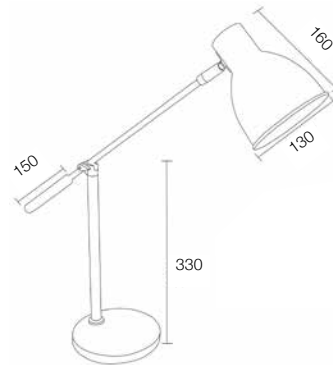

HD1625

HD1625 MATT BLACK+WOOD E27 MAX 11W

HD1625 MATT WHITE+WOOD E27 MAX 11W

HD1625 BLACK