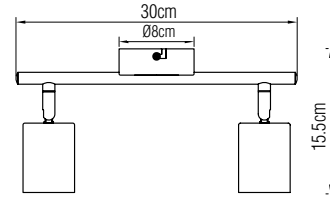

▪ **Dimension:**

SL ROTO 3

SL ROTO 1

SL ROTO 4

SL ROTO 2

SL ROTO 3R

SL WOOD/ROTO

SL WOOD/ROTO 1	METAL IN BLACK, WOOD DECORATION ON BASE, 1-GU10, MAX 35W	SIZE: 9*13cm
SL WOOD/ROTO 2	METAL IN BLACK, WOOD DECORATION ON BASE, 2-GU10, MAX 35W	SIZE: 21*9*11cm
SL WOOD/ROTO 3	METAL IN BLACK, WOOD DECORATION ON BASE, 3-GU10, MAX 35W	SIZE: D25*14cm
SL WOOD/ROTO 4	METAL IN BLACK, WOOD DECORATION ON BASE, 4-GU10, MAX 35W	SIZE: 49*9*11cm