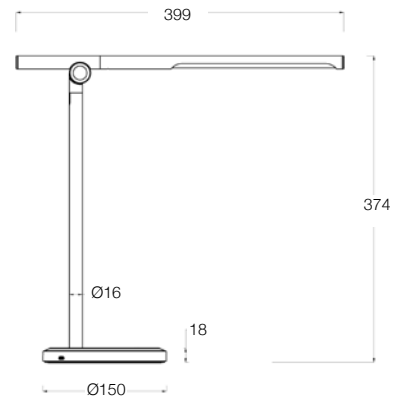

HD1816A

HD1816A BLACK LED 7W, 3000-6000K, STEPLESS DIMMER, 5 STAGES CCT, USB CHARGER 5V/1A

HD1816A WHITE LED 7W, 3000-6000K, STEPLESS DIMMER, 5 STAGES CCT, USB CHARGER 5V/1A

HD1816A BLACK

HD1816A WHITE