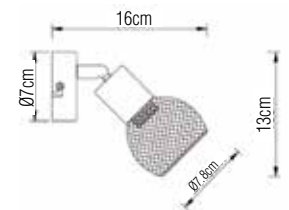

SL NET 1/2/3

SL NET 1 BLACK IP20 1 x MAX 40W E14 230V

SL NET 2 BLACK IP20 2 x MAX 40W E14 230V

SL NET 3 BLACK IP20 3 x MAX 40W E14 230V

• **Dimension:**

SL NET 1