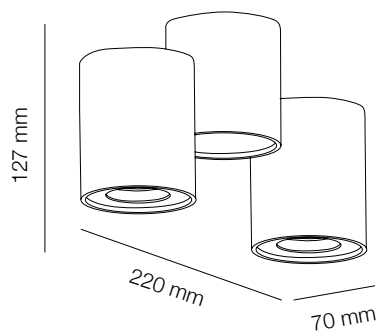

▪ **Dimenzije:**

WHITE