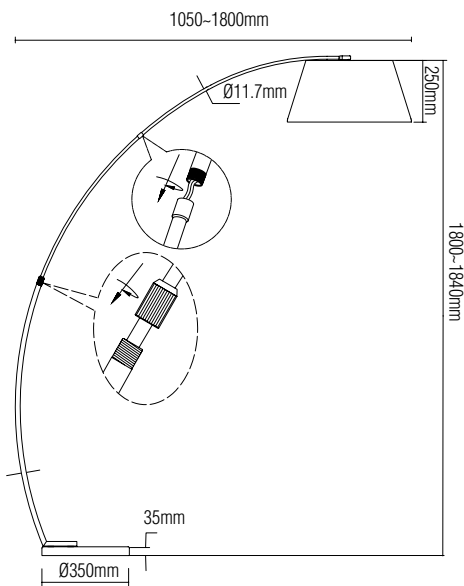

▪ **Dimension:**

F-18134

F-18134 BLACK+GOLD E27, 60W

- **Material:** CABLE: black wire 2.1m
METAL FINISHING: metal+black painting
+gold painting
SHADE: black TC fabric
BASE: metal+black painting+gold painting