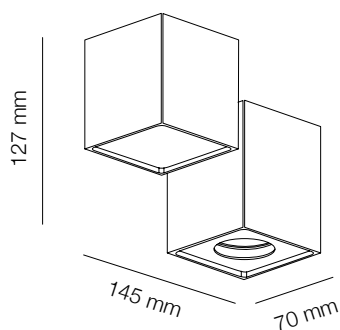

FARETTO Q1 ALU

FARETTO Q1 ALU   DARK GREY   230V~50Hz, GU10, MAX 50W

FARETTO Q1 ALU   WHITE   230V~50Hz, GU10, MAX 50W

▪ **Dimenzije:**

DARK GREY