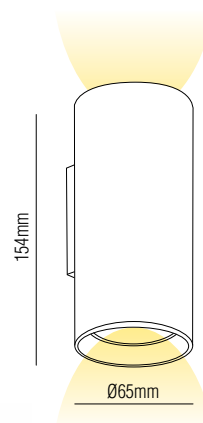

TUBO D2

D2S1 ALU WH	SANDY WHITE	GU10x2, IP20
TUBO D2 ALU BLACK/GOLD	SANDY BLACK/GOLD INSIDE	GU10x2, IP20
TUBO D2 ALU BRASS	BRASS	GU10x2, IP20
TUBO D2 ALU BRONZE	BRONZE	GU10x2, IP20

▪ Dimension:

TUBO D2 ALU SANDY WHITE