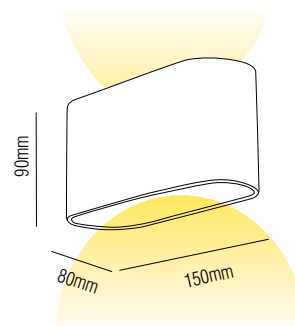

▪ Dimension:

MURO OVALE BRASS

MURO OVALE BRONZE

MURO OVALE BLACK/GOLD

MURO OVALE WHITE/SILVER

MURO

MURO TONDO BK/GOLD G9, 40W, IP20

MURO TONDO WH/SILVER G9, 40W, IP20