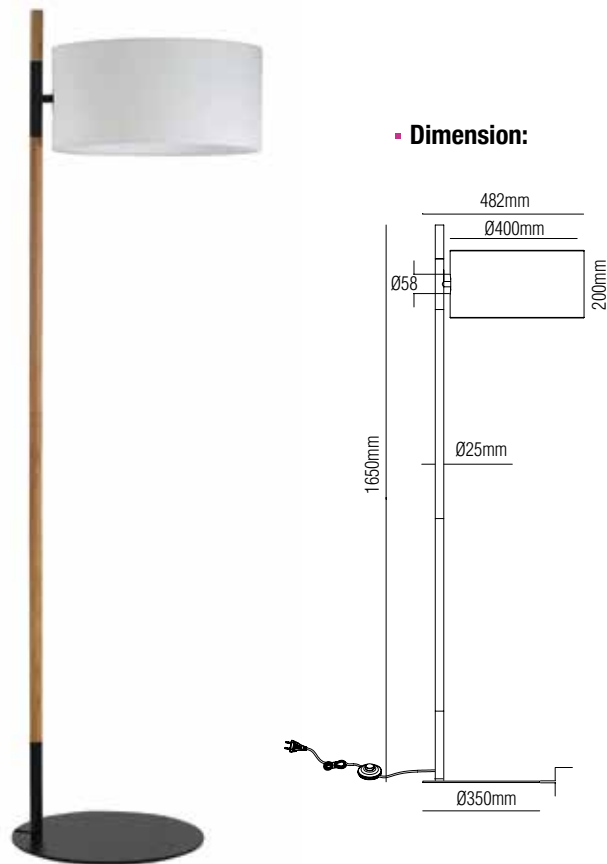

F-21055OK

F-21055OK WHITE E27, 40W

- **Material:** CABLE: black wire
  METAL FINISHING: metal+black
  SHADE: white linen
  BODY: oak wood
  BASE: metal+black

P-19040S-IR

P-19040S-IR GUN COLOR E27, 40W

- **Material:** CABLE: black wire 1.5m
  CANOPY: metal, gun color
  SHADE: metal, gun color

▪ **Dimension:**

F-21055OK

W-17041IR

W-17041IR GUN COLOR E27, 40W

- **Material:** CABLE: black wire
  CANOPY: metal, gun color
  SHADE: metal, gun color

▪ **Dimension:**