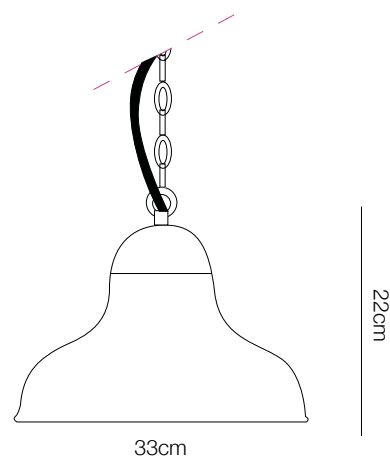

▪ **Material:** Aluminium

▪ **Dimension:**

1C - 7527C+2295

1C - 7527C+Silver

1C - 7527C+Rose Gold

PD323-1

PD323-1	WHITE+SILVER (SILVER INSIDE)	E27, 60W
PD323-1	WHITE+ROSE GOLD (GOLD INSIDE)	E27, 60W

- **Material:** Aluminium
- **Dimension:**