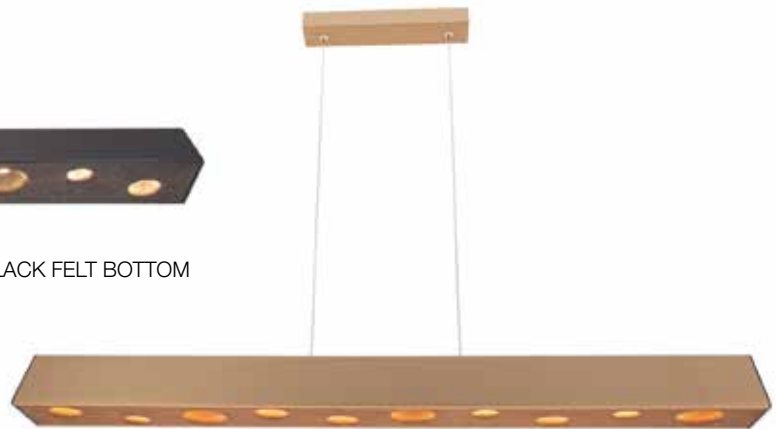

FY-PEA381-E-11 BROWN ALUMINIUM TOP WITH MIX COFFEE FELT BOTTOM