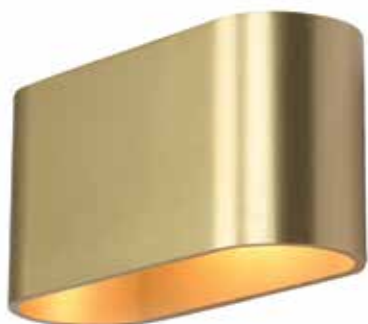

▪ Dimension:

MURO OVALE BRASS

MURO OVALE BRONZE

MURO OVALE BLACK/GOLD

MURO OVALE WHITE/SILVER

MURO

MURO TONDO BK/GOLD G9, 40W, IP20

MURO TONDO WH/SILVER G9, 40W, IP20