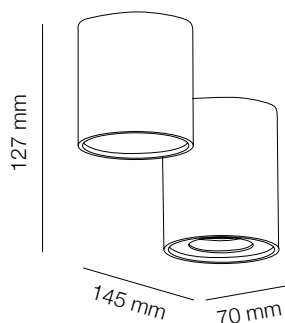

FARETTO R1 ALU

FARETTO R1 ALU DARK GREY 230V~50Hz, GU10, MAX 50W

FARETTO R1 ALU WHITE 230V~50Hz, GU10, MAX 50W

▪ **Dimenzije:**

DARK GREY