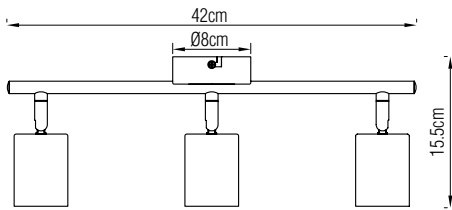

▪ **Dimension:**

SL ROTO 3

SL ROTO 1

SL ROTO 4

SL ROTO 2

SL ROTO 3R

SL WOOD/ROTO

SL WOOD/ROTO 1	METAL IN BLACK, WOOD DECORATION ON BASE, 1-GU10, MAX 35W	SIZE: 9*13cm
SL WOOD/ROTO 2	METAL IN BLACK, WOOD DECORATION ON BASE, 2-GU10, MAX 35W	SIZE: 21*9*11cm
SL WOOD/ROTO 3	METAL IN BLACK, WOOD DECORATION ON BASE, 3-GU10, MAX 35W	SIZE: D25*14cm
SL WOOD/ROTO 4	METAL IN BLACK, WOOD DECORATION ON BASE, 4-GU10, MAX 35W	SIZE: 49*9*11cm