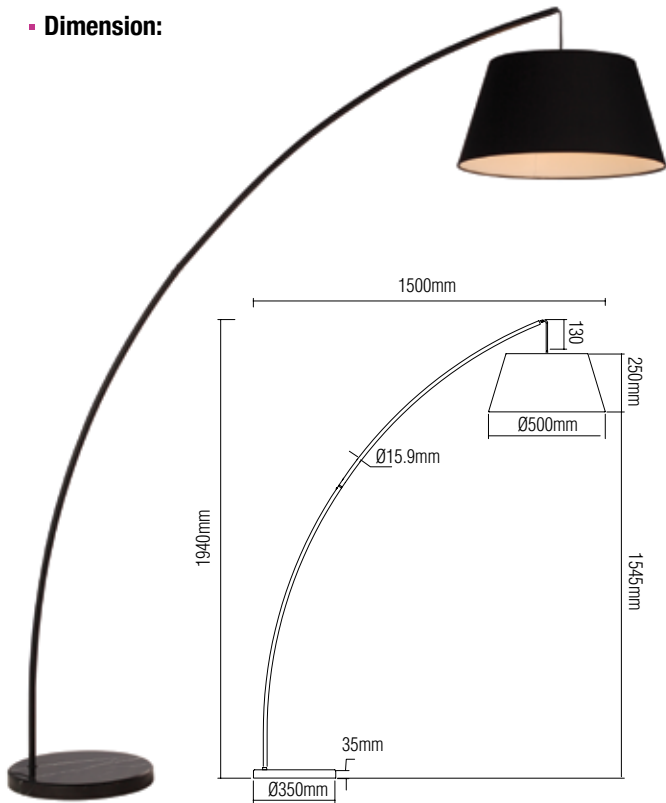

F-14430BK

F-14430BK BLACK E27, 60W

- **Material:** CABLE: black wire 2.1m
  METAL FINISHING: matte black painting
  SHADE: black fabric
  FRAME: metal, matte black painting
  BASE: black marble

▪ **Dimension:**

F-14430BK