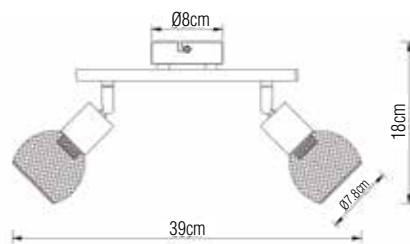

SL NET 1/2/3

SL NET 1 BLACK IP20 1 x MAX 40W E14 230V

SL NET 2 BLACK IP20 2 x MAX 40W E14 230V

SL NET 3 BLACK IP20 3 x MAX 40W E14 230V

• **Dimension:**

SL NET 1