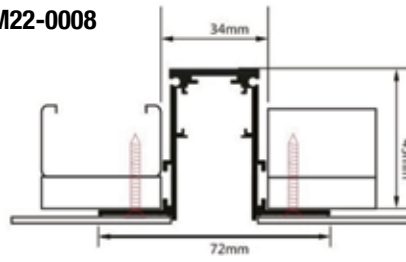

HM22-0008

HM22-0001 SHEMATSKI PRIKAZ

HM22-0004 SHEMATSKI PRIKAZ