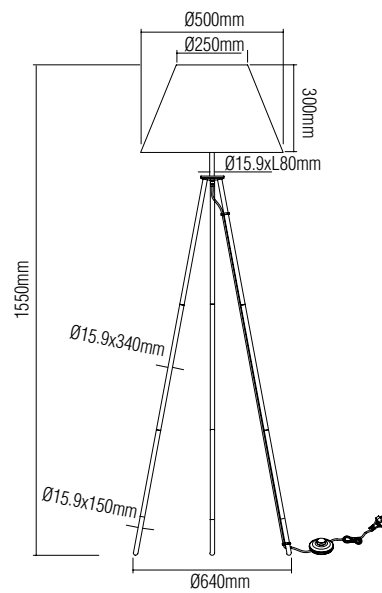

▪ **Dimension:**

F-18134