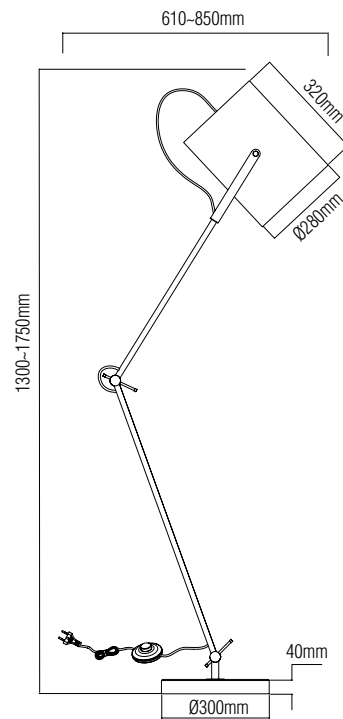

F-18136

F-18136 GUN METAL E27, 60W

- **Material:** CABLE: black wire 2.1m
  METAL FINISHING: gun metal
  SHADE: black TC fabric
  BASE: black marble

- **Dimension:**

F-18136