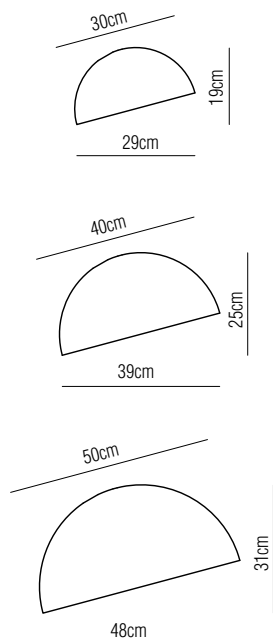

CL610-400

CL610-500

CL610-300

▪ Dimension:

CL611-300/400/500

CL611-300	CEILING LAMP, MATT BLACK OUTSIDE, GOLD INSIDE	E-27, 60W
CL611-300	CEILING LAMP, MATT WHITE OUTSIDE, GOLD INSIDE	E-27, 60W
CL611-300	CEILING LAMP, GOLD OUTSIDE, GOLD INSIDE	E-27, 60W
CL611-400	CEILING LAMP, MATT BLACK OUTSIDE, GOLD INSIDE	E-27, 60W
CL611-400	CEILING LAMP, MATT WHITE OUTSIDE, GOLD INSIDE	E-27, 60W
CL611-400	CEILING LAMP, GOLD OUTSIDE, GOLD INSIDE	E-27, 60W
CL611-500	CEILING LAMP, MATT BLACK OUTSIDE, GOLD INSIDE	E-27, 60W
CL611-500	CEILING LAMP, MATT WHITE OUTSIDE, GOLD INSIDE	E-27, 60W
CL611-500	CEILING LAMP, GOLD OUTSIDE, GOLD INSIDE	E-27, 60W