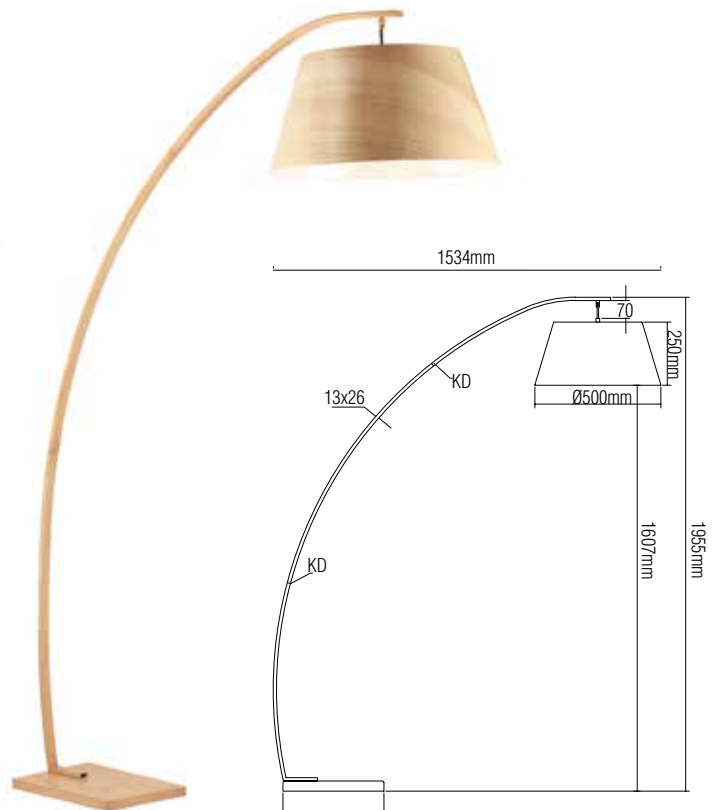

▪ **Dimension:**

F-14430BK

F-17030

F-17030 ASH WOOD+WHITE E27, 60W

- **Material:** CABLE: black wire 2.1m
METAL FINISHING: black painting
BODY: ash wood
SHADE: wood with ash wood color
BASE: ash wood

▪ **Dimension:**