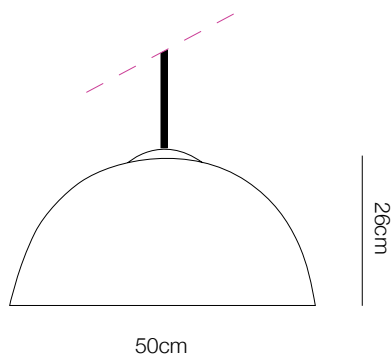

▪ **Dimension:**

1C - Black

1C - White

PD218-1A

PD218-1A MATT BLACK (GOLD INSIDE) E27, 60W

PD218-1A MATT WHITE (GOLD INSIDE) E27, 60W

▪ **Dimension:**

PD218-1A MATT BLACK (GOLD INSIDE)