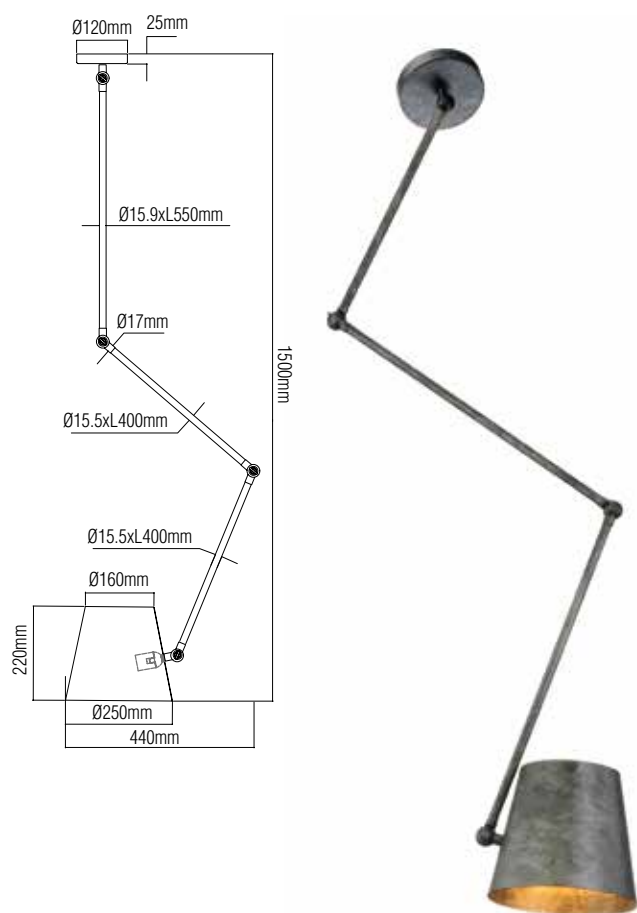

F-21055OK

F-21055OK WHITE E27, 40W

- **Material:** CABLE: black wire
  METAL FINISHING: metal+black
  SHADE: white linen
  BODY: oak wood
  BASE: metal+black

P-19040S-IR

P-19040S-IR GUN COLOR E27, 40W

- **Material:** CABLE: black wire 1.5m
  CANOPY: metal, gun color
  SHADE: metal, gun color

▪ **Dimension:**

P-19040S-IR