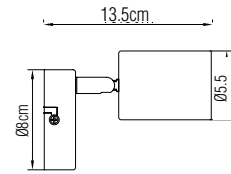

▪ **Dimension:**

SL ROTO 3

SL ROTO 1

SL ROTO 4

SL ROTO 2

SL ROTO 3R

SL WOOD/ROTO

SL WOOD/ROTO 1	METAL IN BLACK, WOOD DECORATION ON BASE, 1-GU10, MAX 35W	SIZE: 9*13cm
SL WOOD/ROTO 2	METAL IN BLACK, WOOD DECORATION ON BASE, 2-GU10, MAX 35W	SIZE: 21*9*11cm
SL WOOD/ROTO 3	METAL IN BLACK, WOOD DECORATION ON BASE, 3-GU10, MAX 35W	SIZE: D25*14cm
SL WOOD/ROTO 4	METAL IN BLACK, WOOD DECORATION ON BASE, 4-GU10, MAX 35W	SIZE: 49*9*11cm