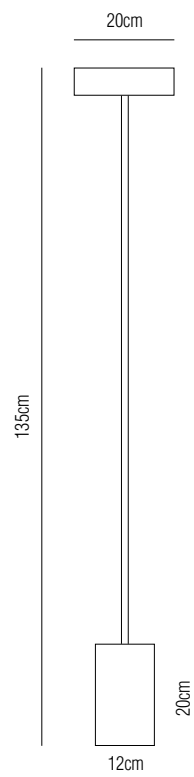

▪ **Dimension:**