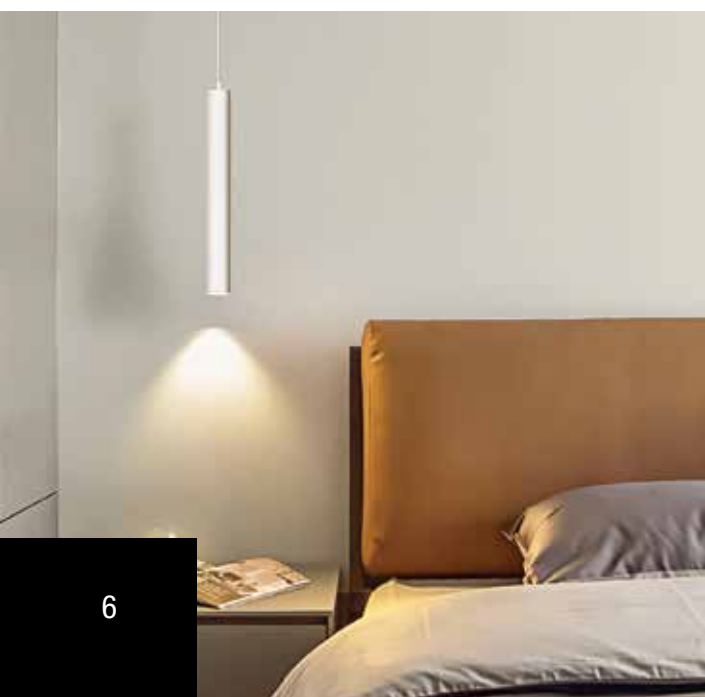

27	HM22-0001-1m SURFACE TRACK RAIL, WITH END CAP, WITH OVERLAY	BLACK
	HM22-0001-2m SURFACE TRACK RAIL, WITH END CAP, WITH OVERLAY	BLACK
28	HM22-0001-2m SURFACE TRACK RAIL, WITH END CAP, WITH OVERLAY	WHITE
29	HM22-0010-90° HORIZONTAL CORNER FOR SURFACE TRACK RAIL	BLACK
30	HM22-0010-90° HORIZONTAL CORNER FOR SURFACE TRACK RAIL	WHITE
31	HM22-0011-90° VERTICAL CORNER FOR SURFACE TRACK RAIL	BLACK
32	HM22-0011-90° VERTICAL CORNER FOR SURFACE TRACK RAIL	WHITE
33	HM22-0020-INSTALLATION CLIP FOR SURFACE TRACK RAIL, INSTALLATION CLIP FOR STRAIGHT	
34	PENDENT KIT FOR MAGNETIC TRACK RAIL-2*2m STEEL ROPE AND INSTALLATION ACCESSORIES