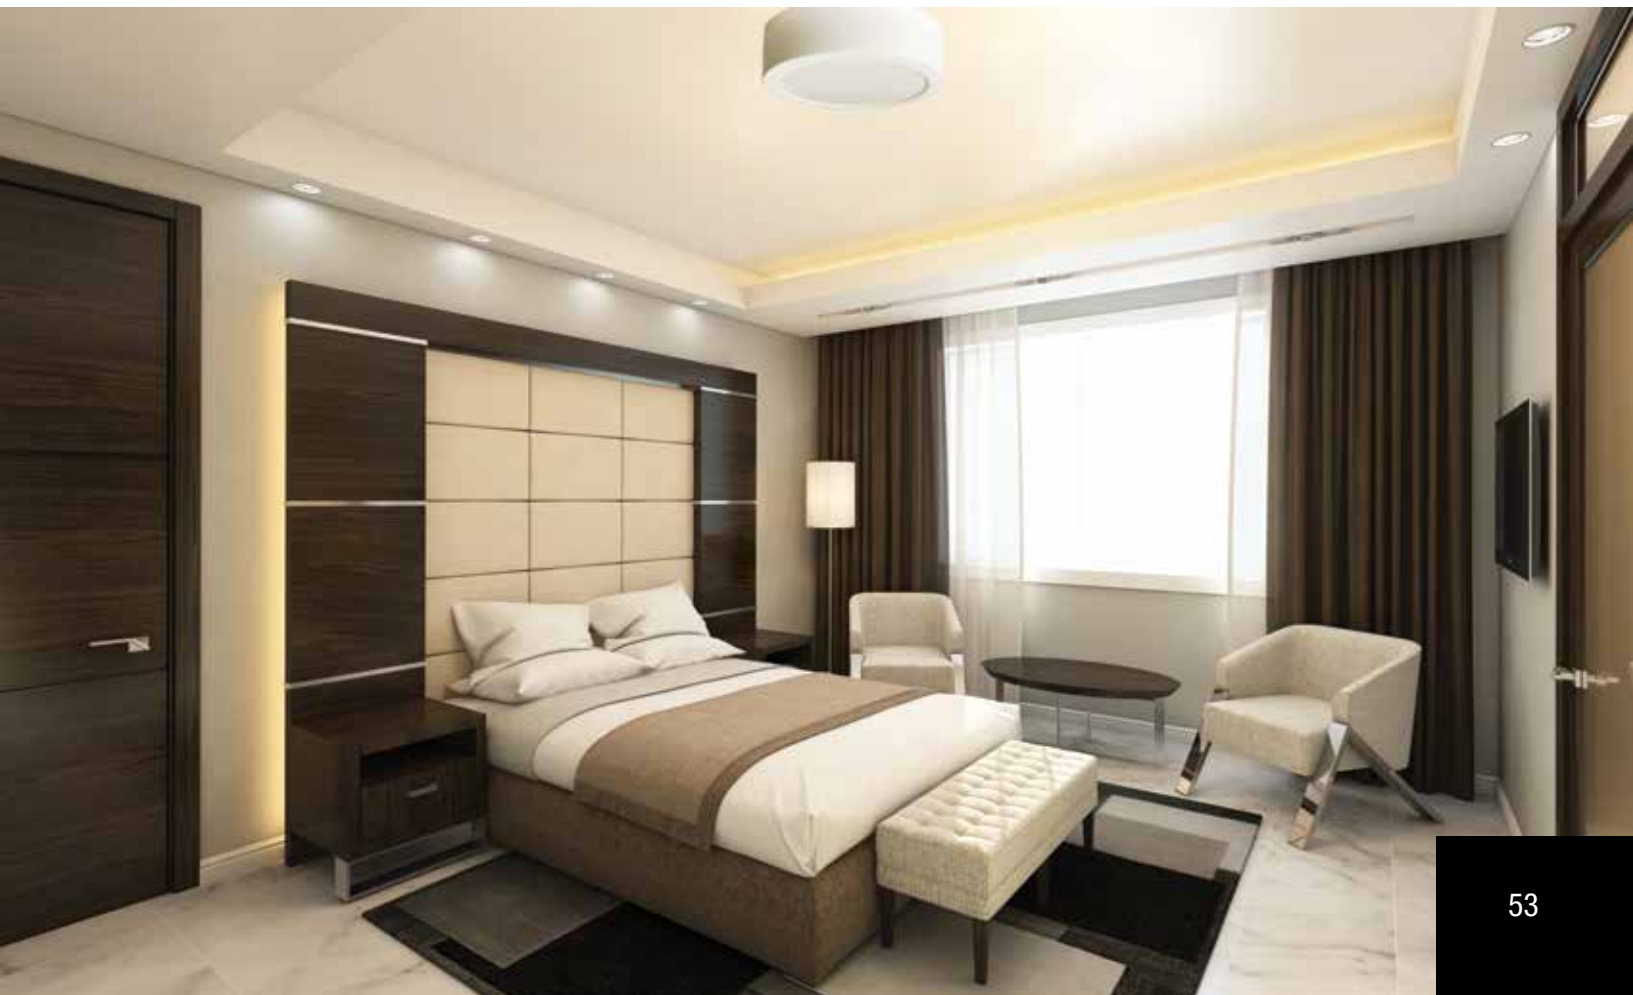

REPLACEBLE CEILING LIGHT

IP44, 1xE27, PMMA COVER   ▪ **Dimension:** Ø260*100mm

IP44, 2xE27, PMMA COVER   ▪ **Dimension:** Ø340*100mm

IRLP 380

IRLP 380   3xE27, 20W MAX   ▪ **Dimension:** Ø380x 115mm