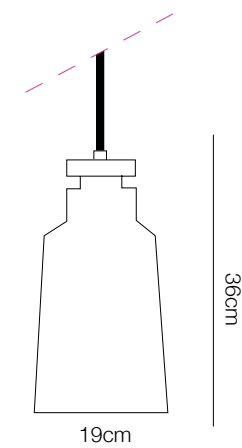

PD321-1C

PD321-1C MATT BLACK (MATT WHITE INSIDE) E27, 60W

PD321-1C MATT WHITE (MATT WHITE INSIDE) E27, 60W

▪ **Material:** Aluminium, Wood

▪ **Dimension:**

1C - Black