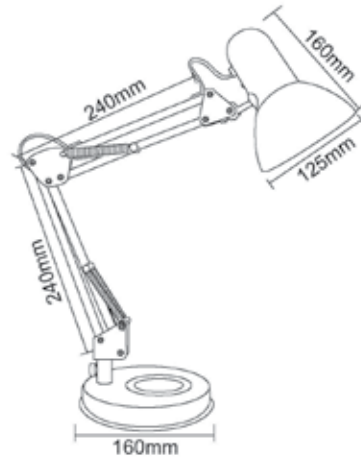

HD2429A

HD2429A	BLACK	E27 MAX 11W
HD2429A	WHITE	E27 MAX 11W
HD2429A	BLUE	E27 MAX 11W
HD2429A	PINK	E27 MAX 11W

HD2429A BLACK