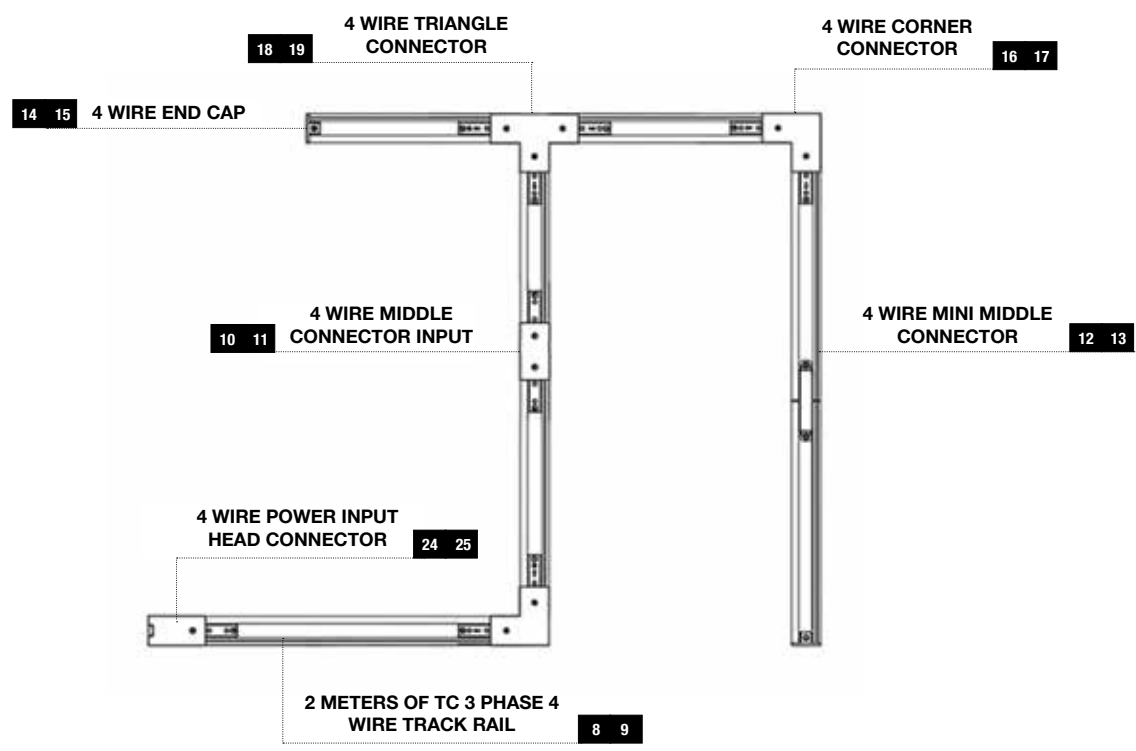

EU 3F SHEMATSKI PRIKAZ