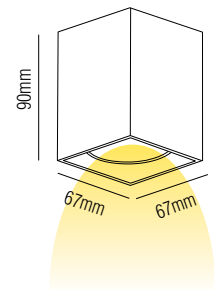

▪ Dimension:

TUBO D2 ALU SANDY WHITE

TUBO D2 ALU SANDY BLACK/GOLD

TUBO D2 ALU BRASS

TUBO D2 ALU BRONZE

CUBO S1

▪ Dimension:

CUBO S1 ALU WH	SANDY WHITE	GU10, IP20
CUBO S1 ALU BLACK/GOLD	SANDY BLACK/GOLD INSIDE	GU10, IP20
CUBO S1 ALU BRASS	BRASS	GU10, IP20
CUBO S1 ALU BRONZE	BRONZE	GU10, IP20