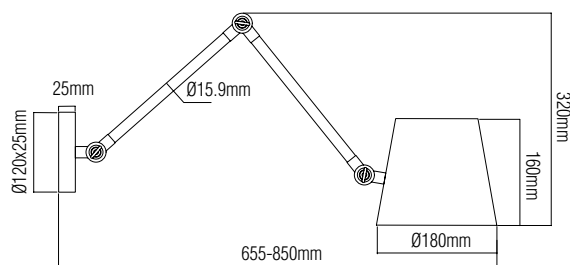

▪ **Dimension:**

W-17041IR