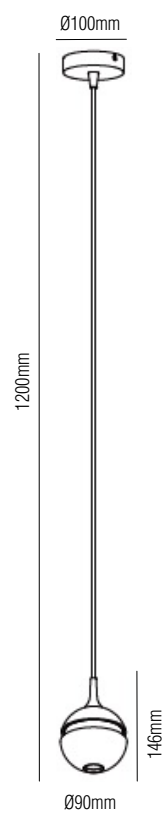

Dimension:

P-PALLA ALU BK