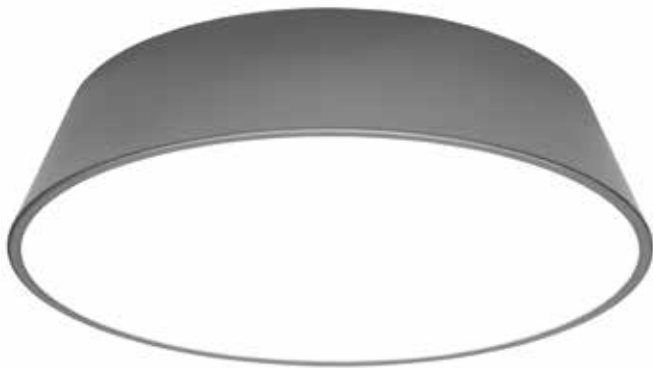

3D METAL 48A4277