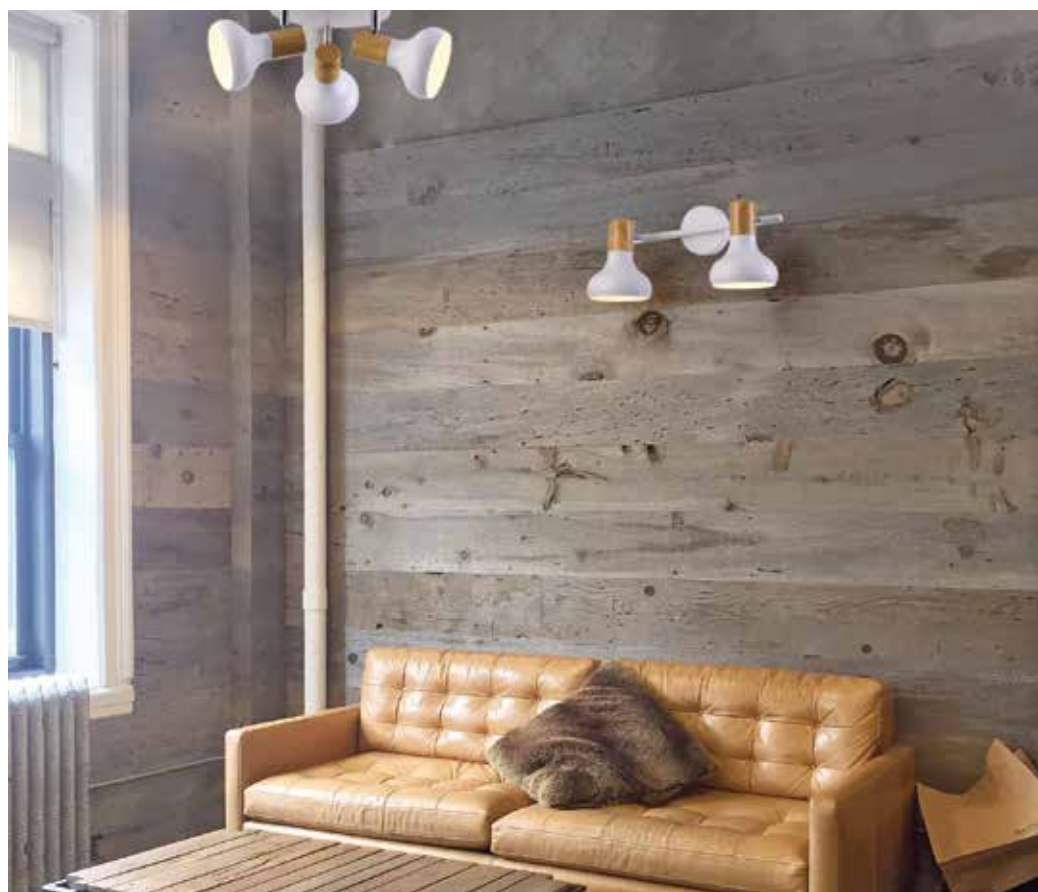

W10157-1
W10157-2
C10157-3

W10157-1 MATT WHITE+WOOD COLOR E14, 1x40W

W10157-2 MATT WHITE+WOOD COLOR E14, 2x40W

C10157-3 MATT WHITE+WOOD COLOR E14, 3x40W

▪ **Dimension:** Ø100*75mm